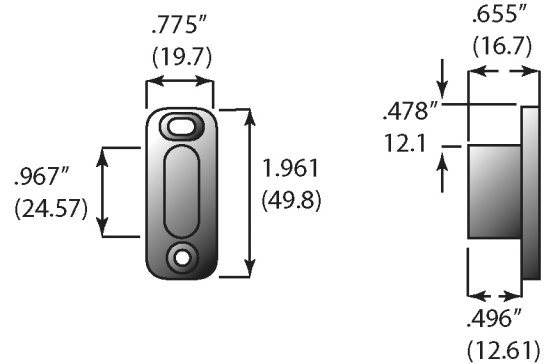

# AHI SIG500 - Barn Door System

Stainless Steel Roller Assembly

Stainless Steel Wall Mount

Stainless Steel Floor Guide

Stainless Steel Door Stop