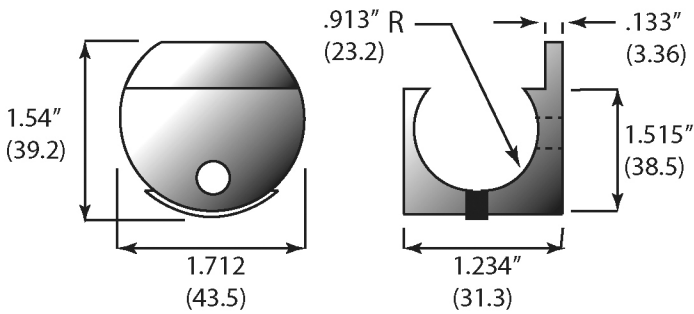

# AHI SIG500 - Barn Door System

Stainless Steel Roller Assembly

Stainless Steel Wall Mount

Stainless Steel Floor Guide

Stainless Steel Door Stop