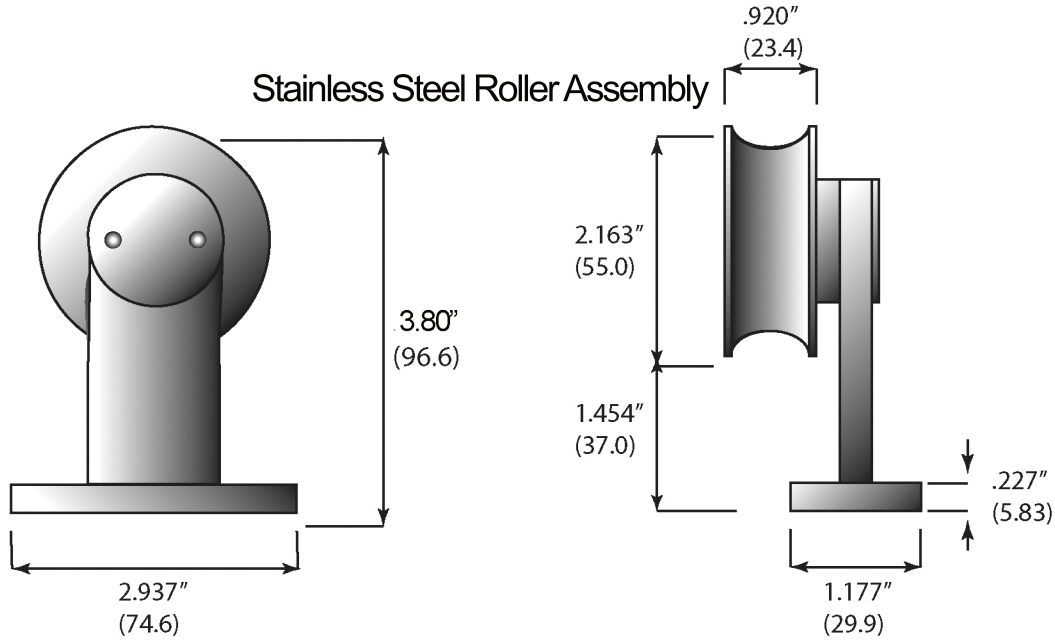

# AHI SIG500 - Barn Door System

Stainless Steel Roller Assembly

Stainless Steel Wall Mount

Stainless Steel Floor Guide

Stainless Steel Door Stop