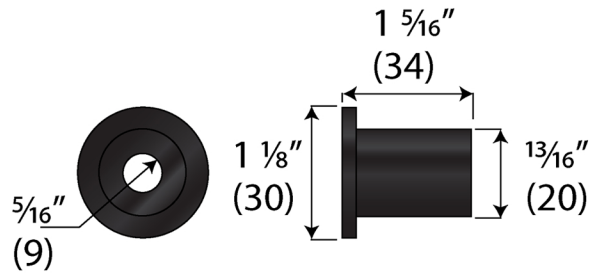

AHI SIG510 - Barn Door Kit

11 3/4" (298)

Wheel

Track

Stopper

Wall Mounting Bracket