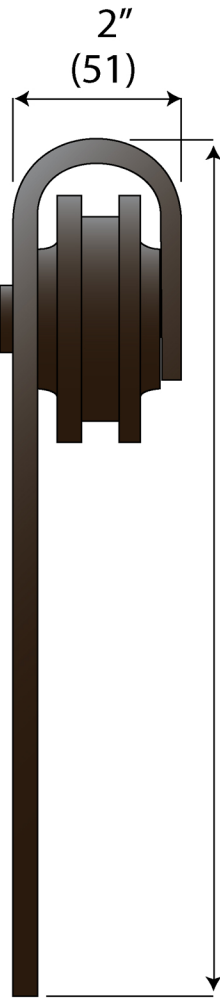

AHI SIG510 - Barn Door Kit

11 3/4" (298)

Wheel

Track

Stopper

Wall Mounting Bracket