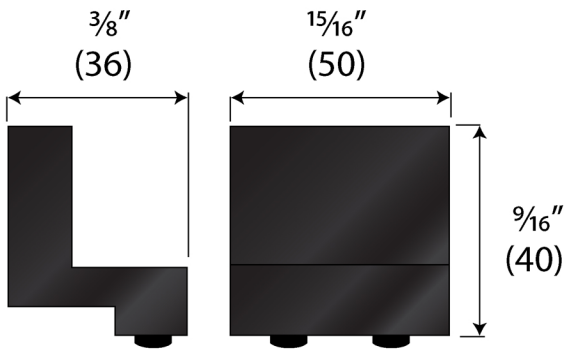

AHI SIG510 - Barn Door Kit

11 3/4" (298)

Wheel

Track

Stopper

Wall Mounting Bracket