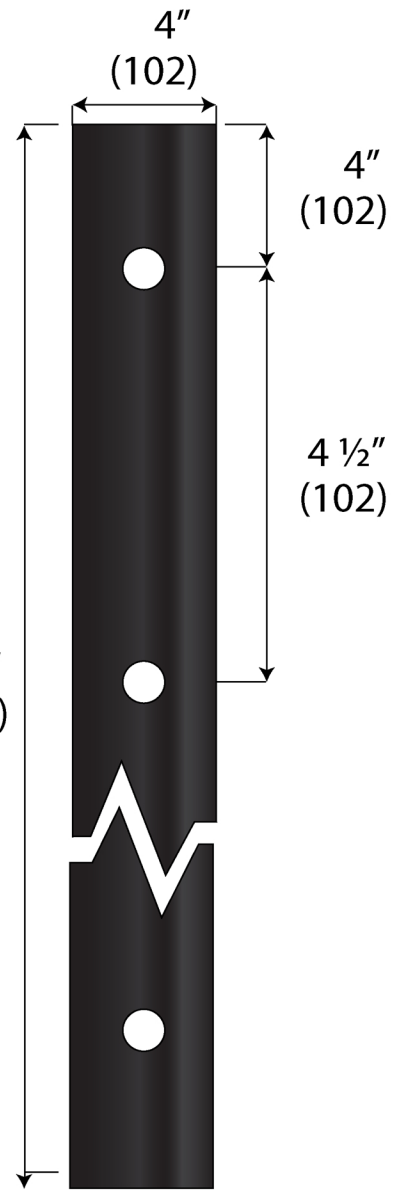

AHI SIG510 - Barn Door Kit

11 3/4" (298)

Wheel

Track

Stopper

Wall Mounting Bracket