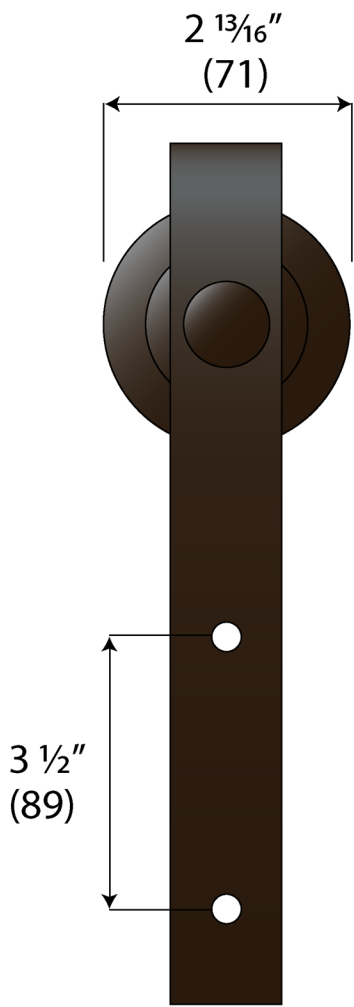

AHI SIG510 - Barn Door Kit

11 3/4" (298)

Wheel

Track

Stopper

Wall Mounting Bracket