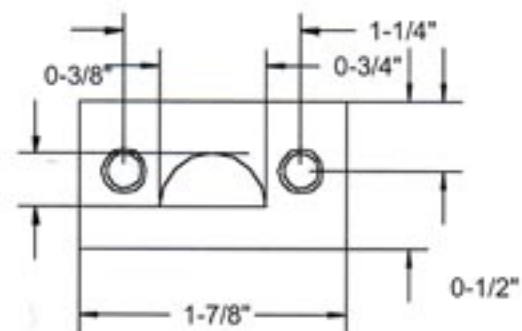

Deltana DEL-12SB 12" Surface Bolt

1-1/16" PROJECTION

Angle Strike 1-1/8"

Mortise Strike 1-1/16"

Universal Strike