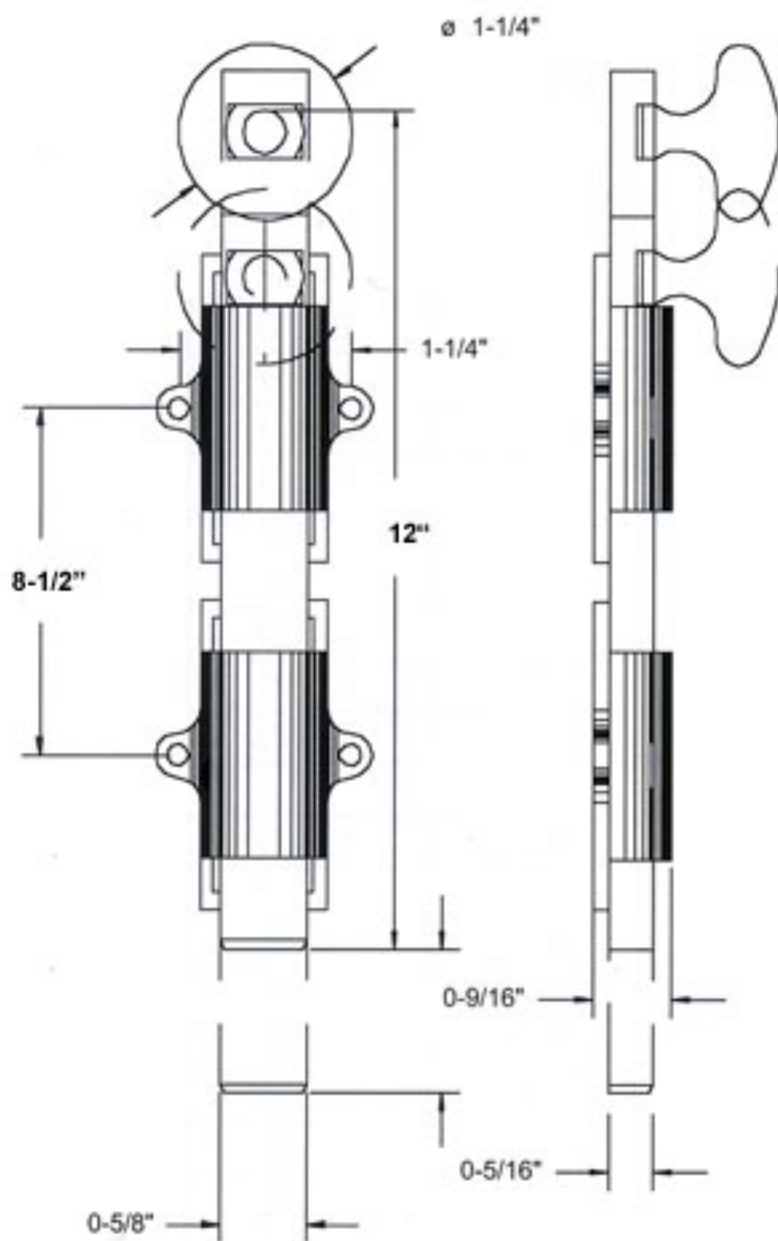

Deltana DEL-12SB 12" Surface Bolt

1-1/16" PROJECTION

Angle Strike 1-1/8"

Mortise Strike 1-1/16"

Universal Strike