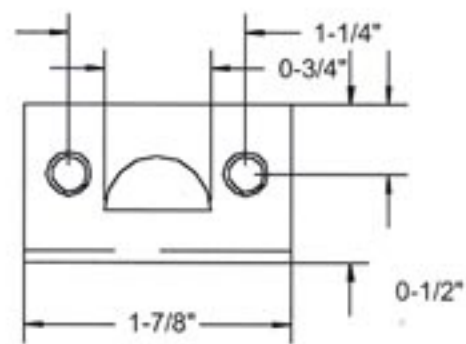

Deltana DEL-12SB 12" Surface Bolt

1-1/16" PROJECTION

Angle Strike 1-1/8"

Mortise Strike 1-1/16"

Universal Strike