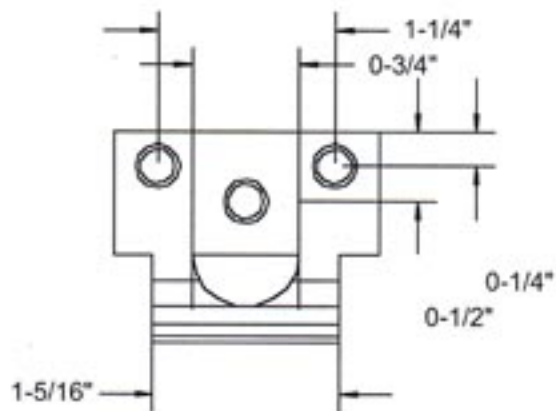

Deltana DEL-12SB 12" Surface Bolt

1-1/16" PROJECTION

Angle Strike 1-1/8"

Mortise Strike 1-1/16"

Universal Strike