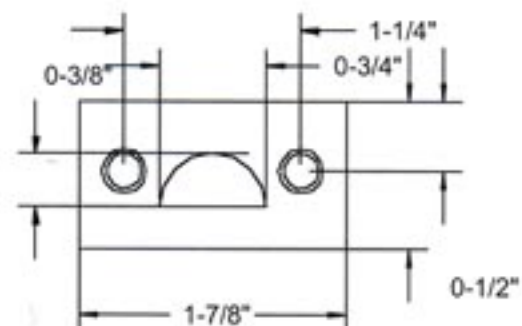

# Deltana DEL-24SB 24" Surface Bolt

1-1/16" PROJECTION

Angle Strike  $1-1/8"$

Mortise Strike  $1-1/16"$

Universal Strike