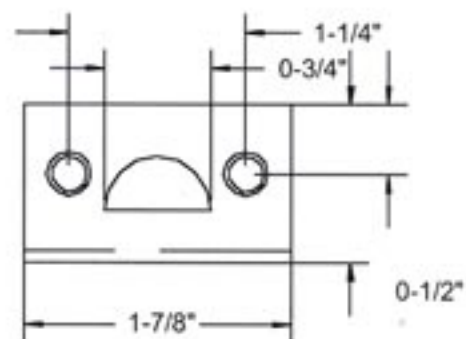

# Deltana DEL-24SB 24" Surface Bolt

1-1/16" PROJECTION

Angle Strike  $1-1/8"$

Mortise Strike  $1-1/16"$

Universal Strike