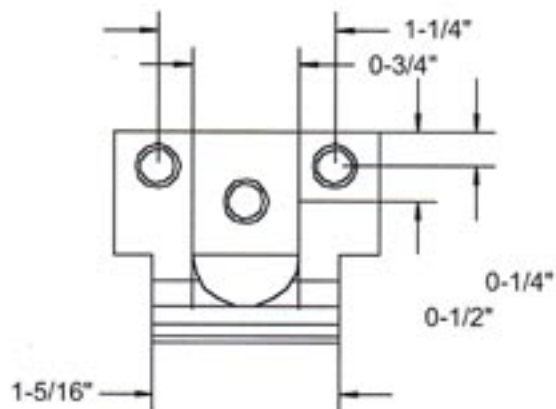

# Deltana DEL-24SB 24" Surface Bolt

1-1/16" PROJECTION

Angle Strike  $1-1/8"$

Mortise Strike  $1-1/16"$

Universal Strike