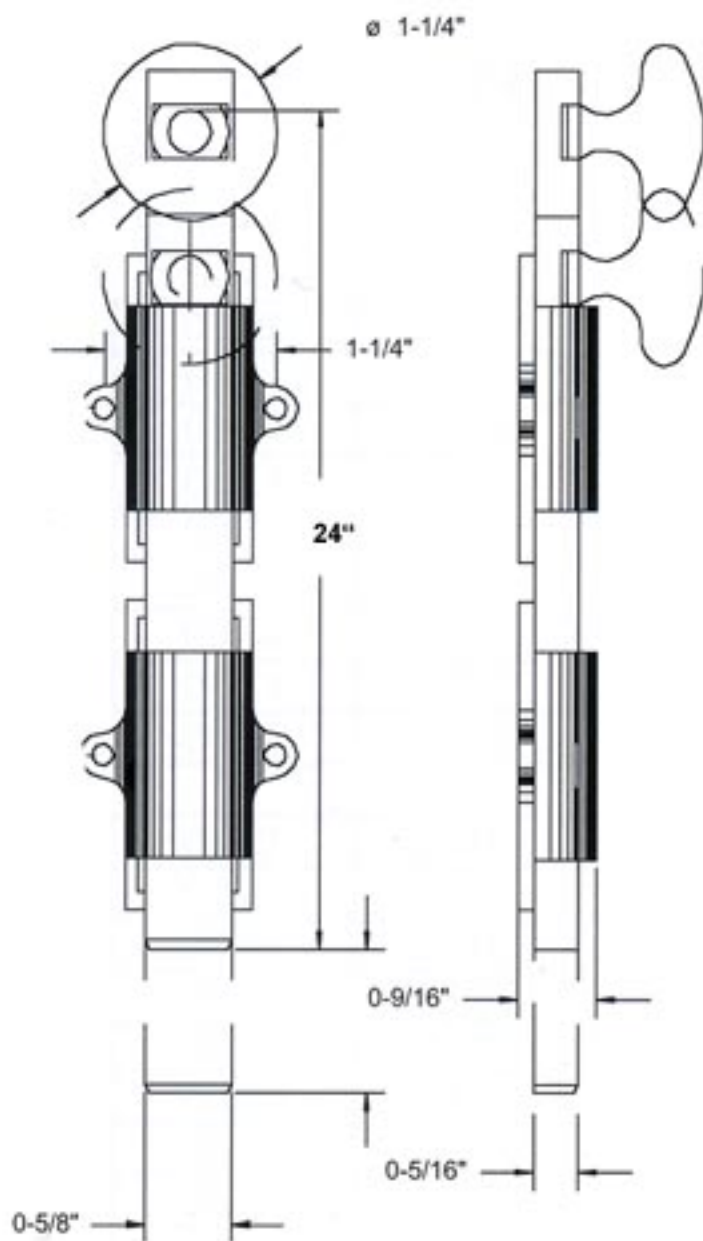

# Deltana DEL-24SB 24" Surface Bolt

1-1/16" PROJECTION

Angle Strike  $1-1/8"$

Mortise Strike  $1-1/16"$

Universal Strike