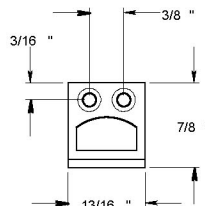

DEL-2SBCS 2 Inch Concealed Screw Surface Bolt Shown in Satin Nickel

Includes 3 Strike Plates

Mortise

Angle

Universal