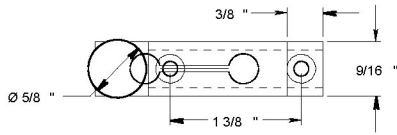

DEL-2SBCS 2 Inch Concealed Screw Surface Bolt Shown in Satin Nickel

Includes 3 Strike Plates

Mortise

Angle

Universal