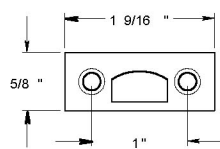

DEL-2SBCS 2 Inch Concealed Screw Surface Bolt Shown in Satin Nickel

Includes 3 Strike Plates

Mortise

Angle

Universal