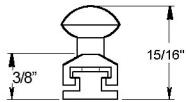

DEL-2SBCS 2 Inch Concealed Screw Surface Bolt Shown in Satin Nickel

Includes 3 Strike Plates

Mortise

Angle

Universal