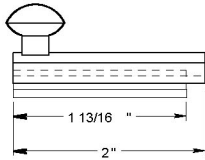

DEL-2SBCS 2 Inch Concealed Screw Surface Bolt Shown in Satin Nickel

Includes 3 Strike Plates

Mortise

Angle

Universal