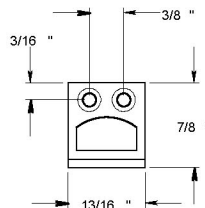

DEL-4SBCS 4 Inch Concealed Screw Surface Bolt Shown in Satin Nickel

Includes 3 Strike Plates

Mortise

Angle

Universal