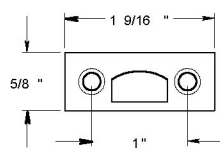

DEL-4SBCS 4 Inch Concealed Screw Surface Bolt Shown in Satin Nickel

Includes 3 Strike Plates

Mortise

Angle

Universal