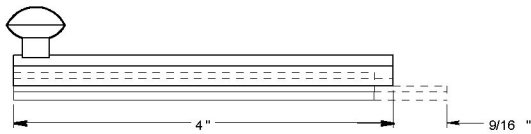

DEL-4SBCS 4 Inch Concealed Screw Surface Bolt Shown in Satin Nickel

Includes 3 Strike Plates

Mortise

Angle

Universal