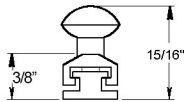

DEL-4SBCS 4 Inch Concealed Screw Surface Bolt Shown in Satin Nickel

Includes 3 Strike Plates

Mortise

Angle

Universal