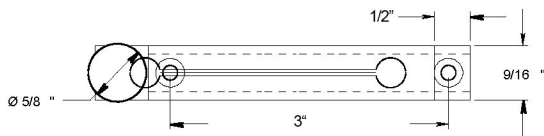

DEL-4SBCS 4 Inch Concealed Screw Surface Bolt Shown in Satin Nickel

Includes 3 Strike Plates

Mortise

Angle

Universal