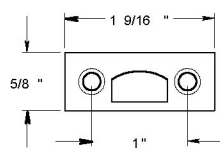

DEL-6SBCS 6 Inch Concealed Screw Surface Bolt Shown in Satin Nickel

Includes 3 Strike Plates

Mortise

Angle

Universal