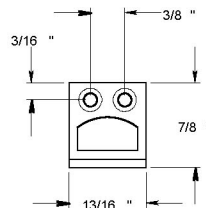

DEL-6SBCS 6 Inch Concealed Screw Surface Bolt Shown in Satin Nickel

Includes 3 Strike Plates

Mortise

Angle

Universal