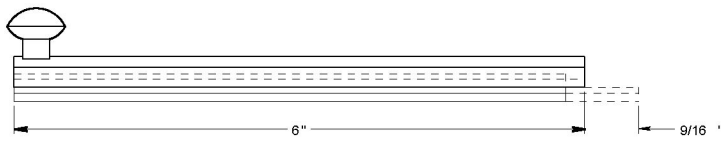

DEL-6SBCS 6 Inch Concealed Screw Surface Bolt Shown in Satin Nickel

Includes 3 Strike Plates

Mortise

Angle

Universal