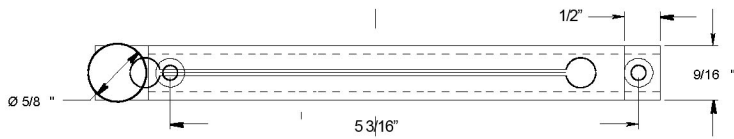

DEL-6SBCS 6 Inch Concealed Screw Surface Bolt Shown in Satin Nickel

Includes 3 Strike Plates

Mortise

Angle

Universal