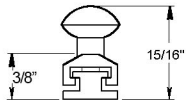

DEL-6SBCS 6 Inch Concealed Screw Surface Bolt Shown in Satin Nickel

Includes 3 Strike Plates

Mortise

Angle

Universal