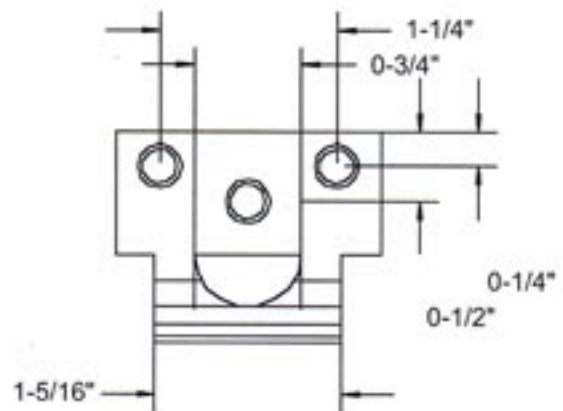

Deltana DEL-8SB 8" Surface Bolt

1-1/16" PROJECTION

Angle Strike 1-1/8"

Mortise Strike 1-1/16"

Universal Strike