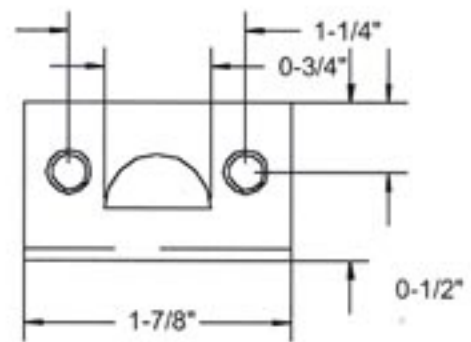

Deltana DEL-8SB 8" Surface Bolt

1-1/16" PROJECTION

Angle Strike 1-1/8"

Mortise Strike 1-1/16"

Universal Strike