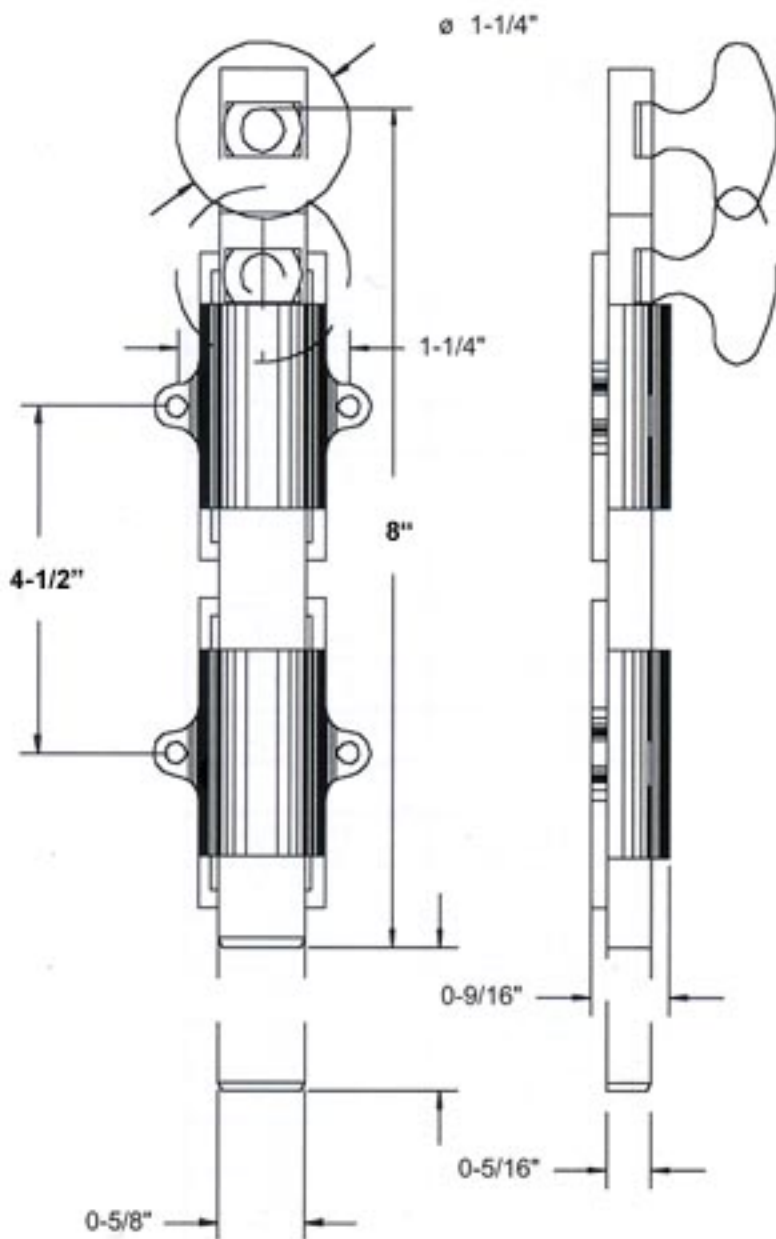

Deltana DEL-8SB 8" Surface Bolt

1-1/16" PROJECTION

Angle Strike 1-1/8"

Mortise Strike 1-1/16"

Universal Strike