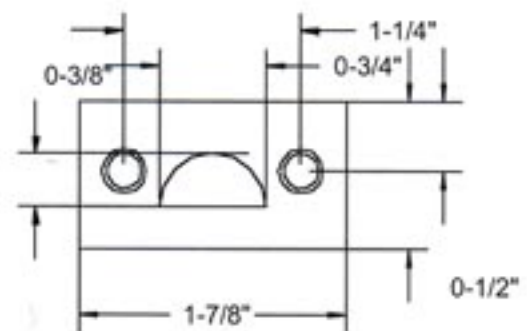

Deltana DEL-8SB 8" Surface Bolt

1-1/16" PROJECTION

Angle Strike 1-1/8"

Mortise Strike 1-1/16"

Universal Strike