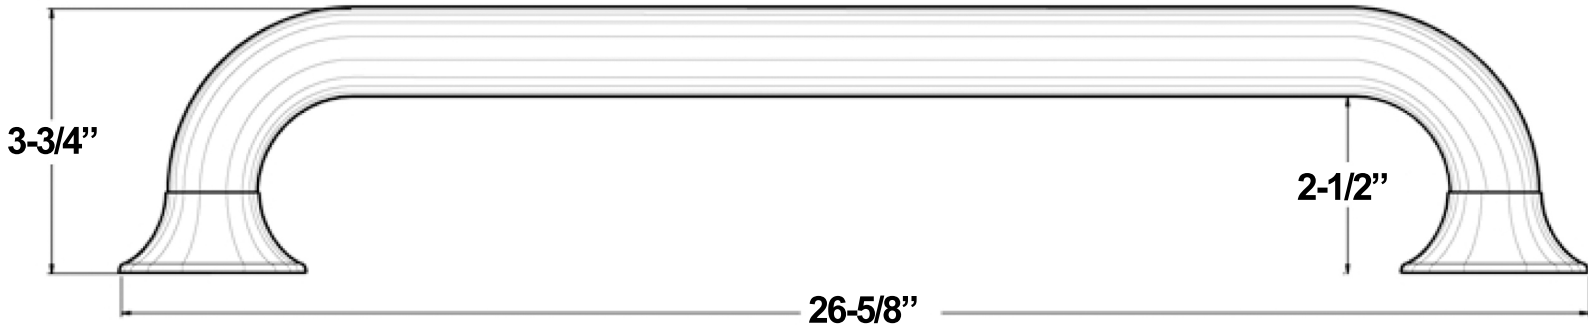

# Deltana 88GB24 - 24 Inch 88 Series Grab Bar

Side View

Back View