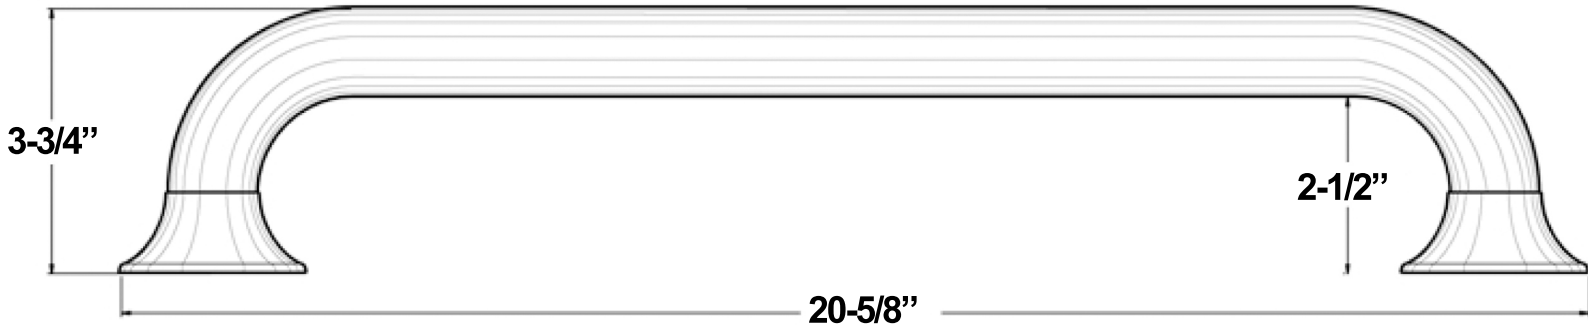

Deltana 88GB18 -18 Inch 88 Series Grab Bar

Side View

Back View