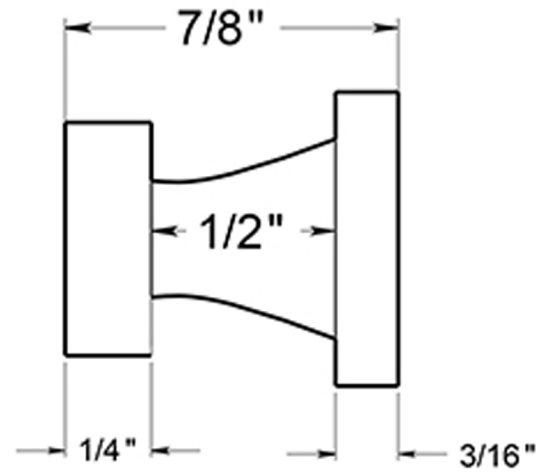

# Deltana AN138 Cabinet Knob

FRONT

PROFILE

BACK

TOP