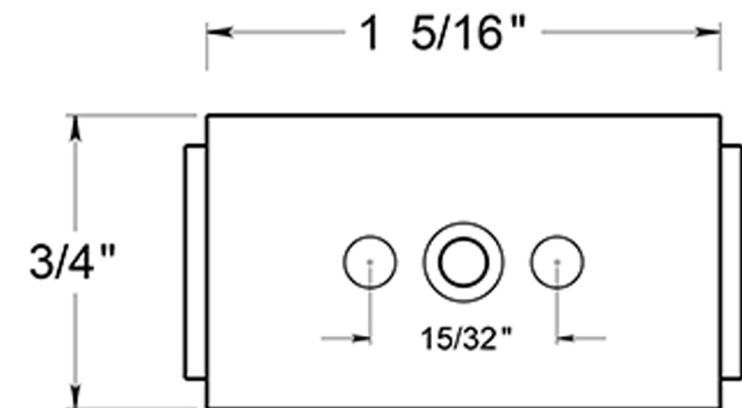

# Deltana AN138 Cabinet Knob

FRONT

PROFILE

BACK

TOP