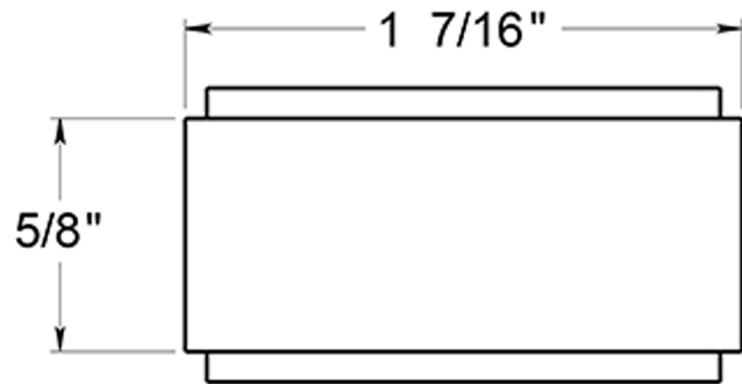

# Deltana AN138 Cabinet Knob

FRONT

PROFILE

BACK

TOP