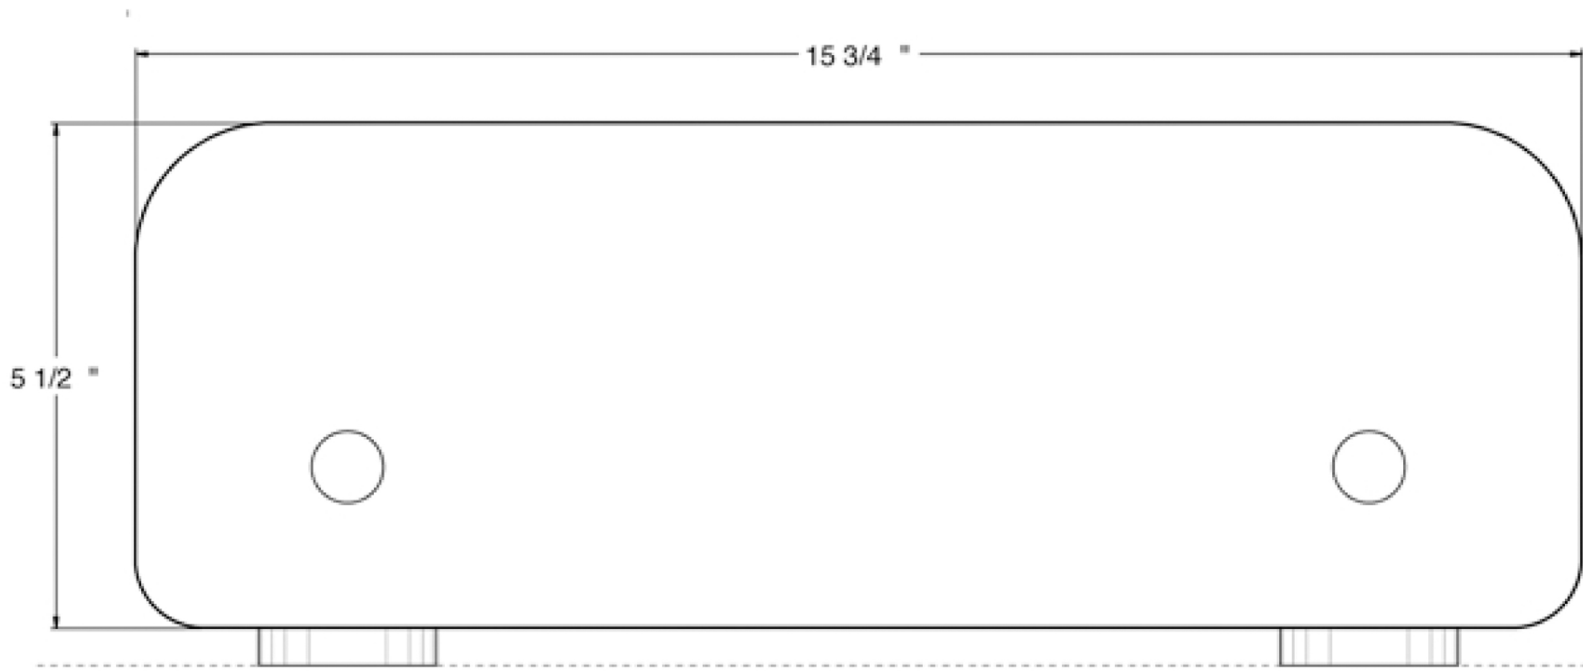

Deltana BBS1575 - 15-3/4 Inch Modern Shampoo Shelf

BACK VIEW