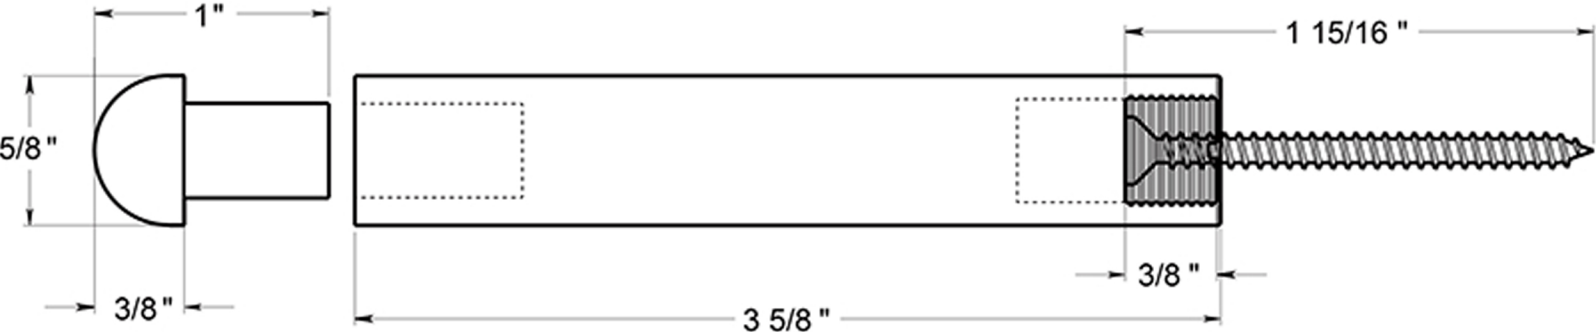

Deltana BDSR40

PROFILE VIEW APART

PROFILE VIEW

TOP VIEW

Notice: Top and Profile Views are relative to the installation, this product can be installed either way.