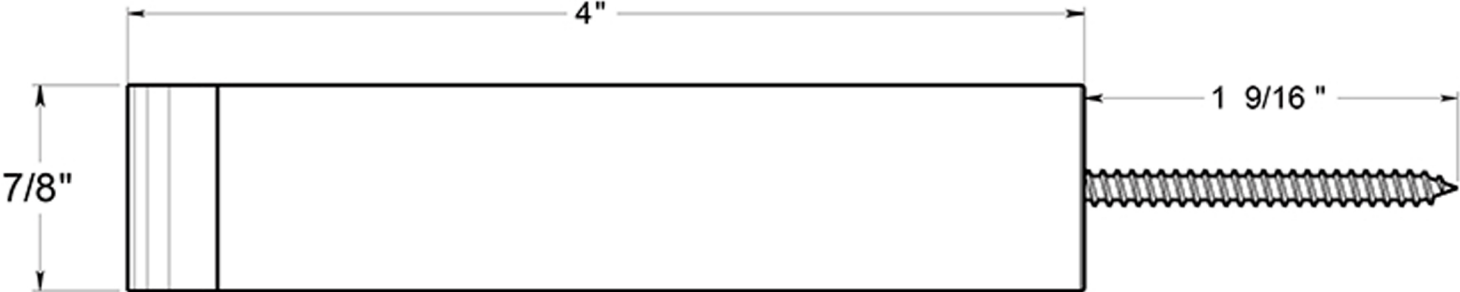

Deltana BDSR40

PROFILE VIEW APART

PROFILE VIEW

TOP VIEW

Notice: Top and Profile Views are relative to the installation, this product can be installed either way.