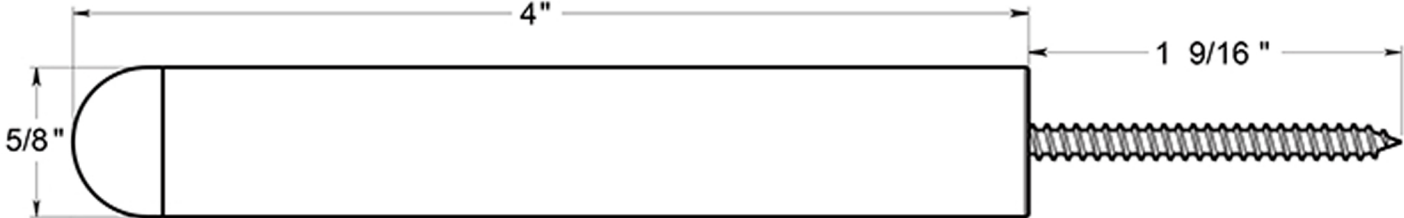

Deltana BDSR40

PROFILE VIEW APART

PROFILE VIEW

TOP VIEW

Notice: Top and Profile Views are relative to the installation, this product can be installed either way.