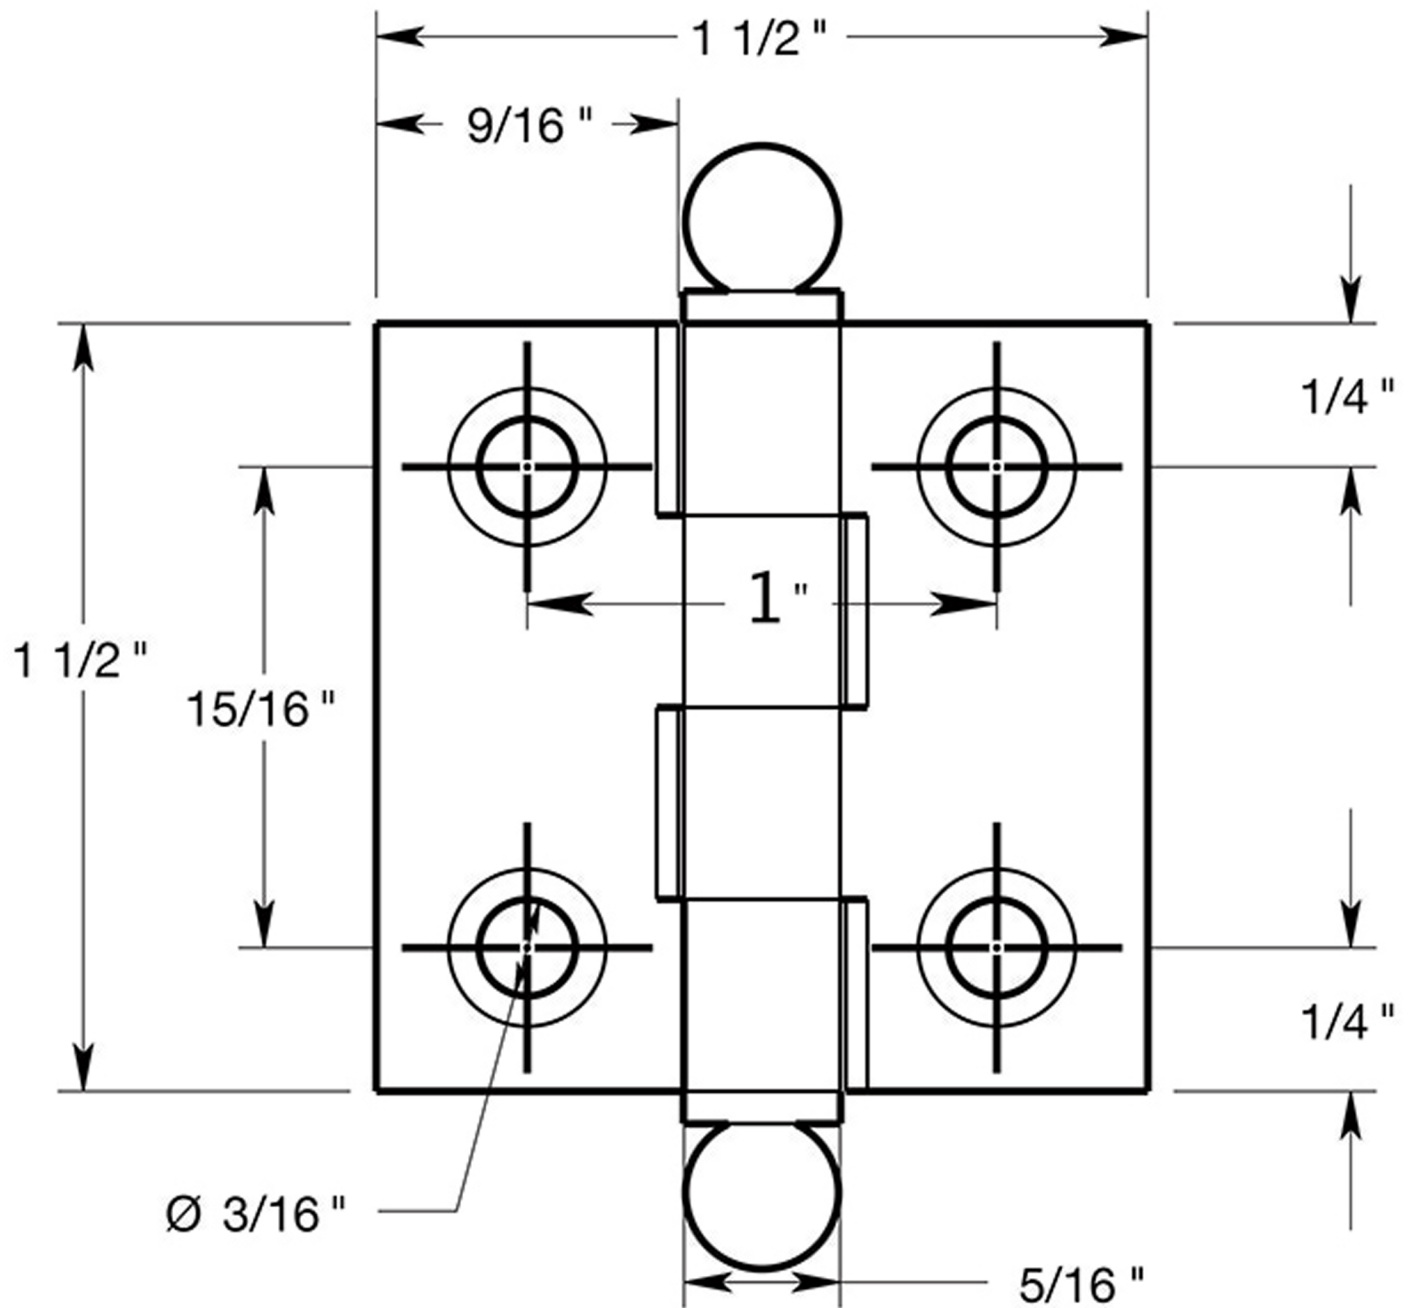

Deltana CH1515 - 1-1/2" x 1-1/2" Cabinet Hinge

$\frac{3}{32}$ " (2.4mm)