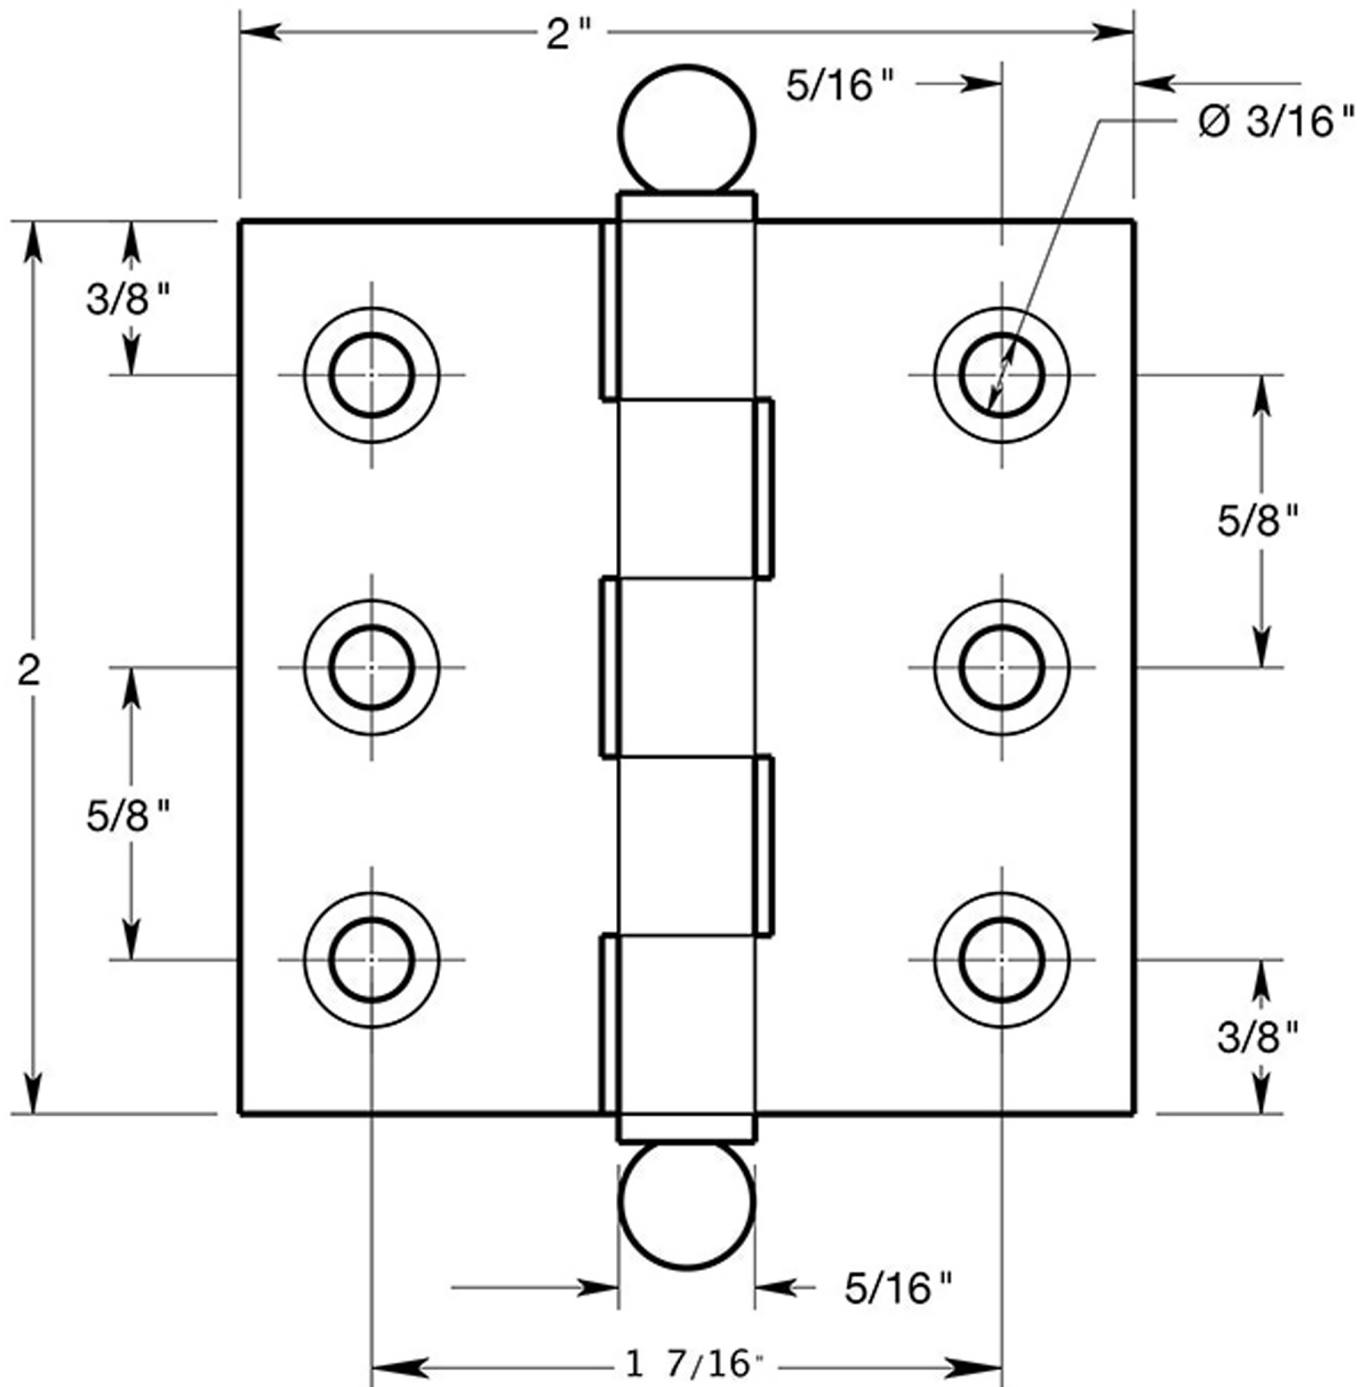

# Deltana CH2020 - 2" x 2" Cabinet Hinge

3/32" (2.4mm)