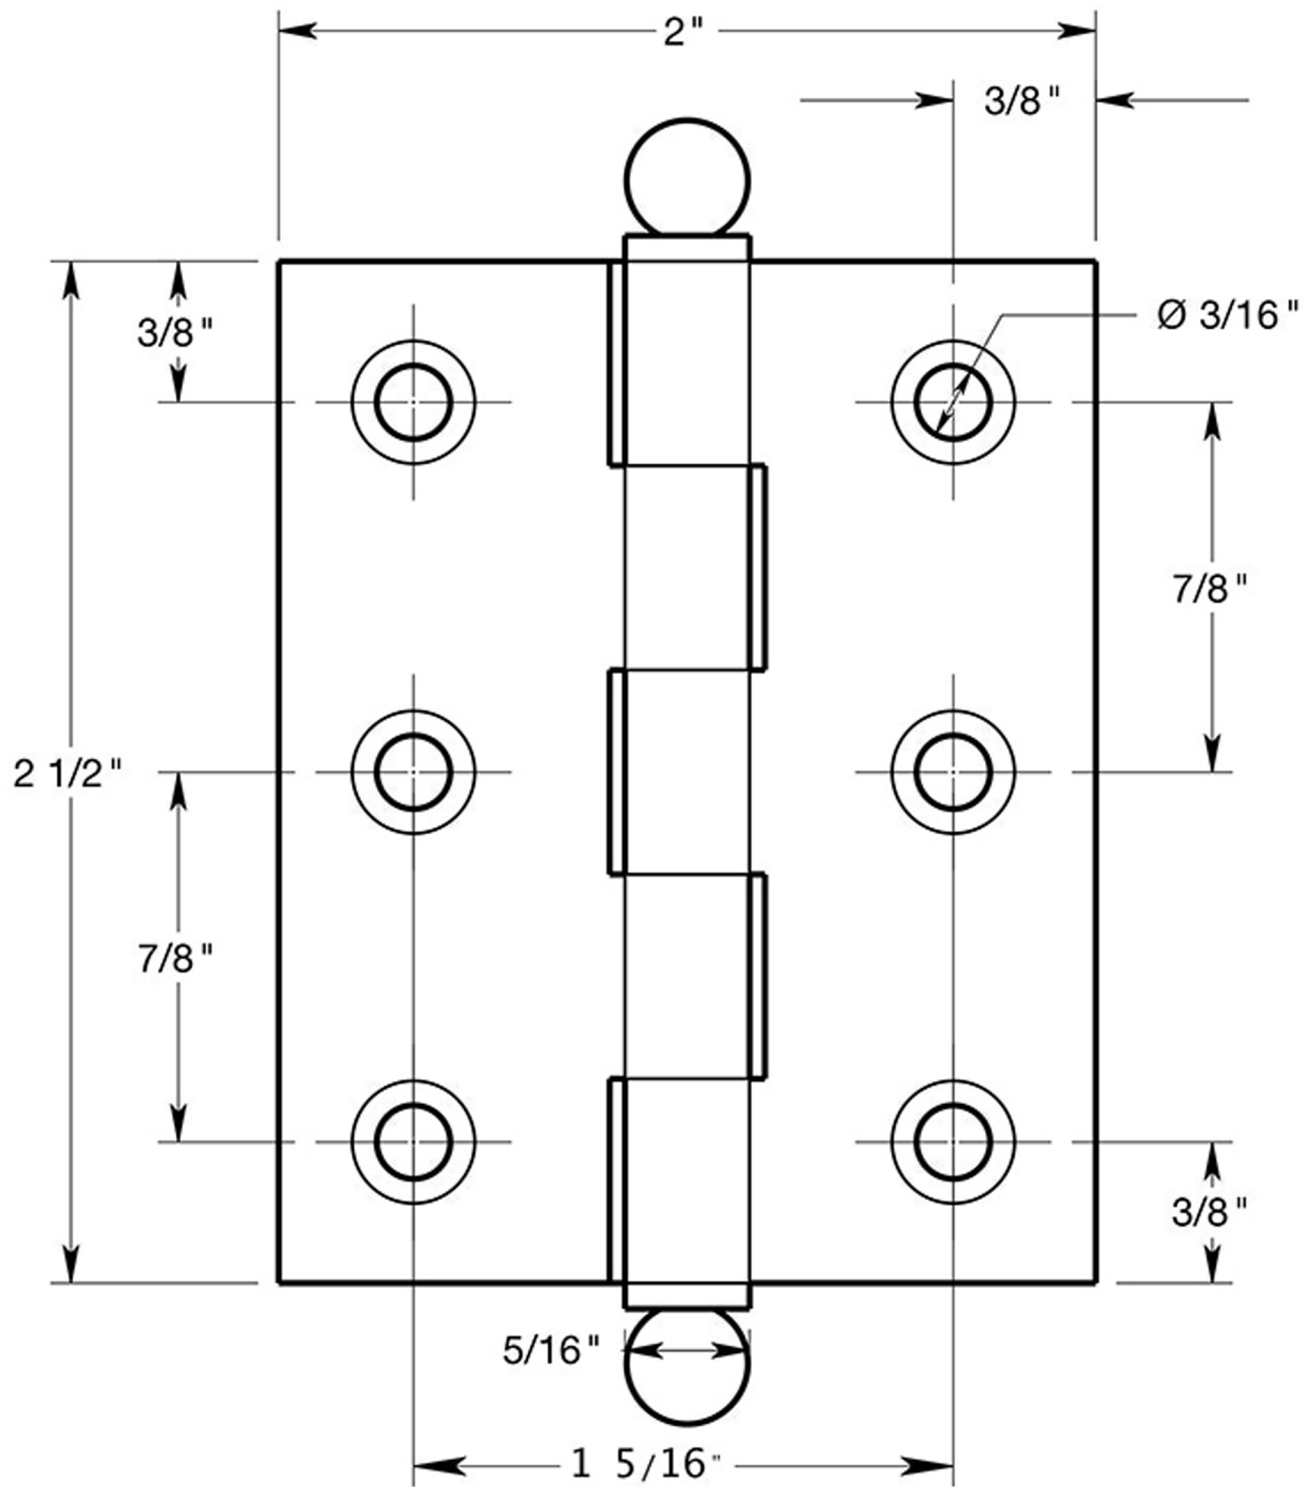

# Deltana CH2520 - 2-1/2" x 2" Cabinet Hinge

3/32" (2.4mm)