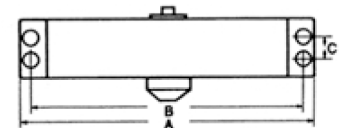

### SPECIFICATIONS

DESCRIPTION	SIZE
	3
A. Length of Closer Body	87/8"
B. Horizontal Mounting Holes	83/16"
C. Vertical Mounting Holes	3/4"
D. Height of Closer Body	13/4"
E. Projection from Door	27/8"

FRONT VIEW