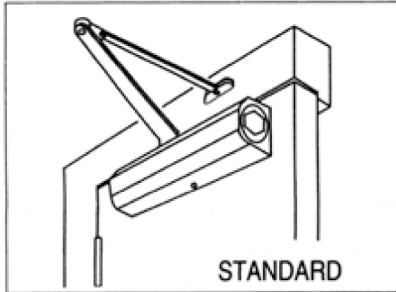

Deltana DC70 - Universal Door Closer

DC70

(Alum, Duro, Gold, White)

UNIVERSAL APPLICATIONS

Hold-Open Arms and Fusible Link Hold-Open Arms Are Similar