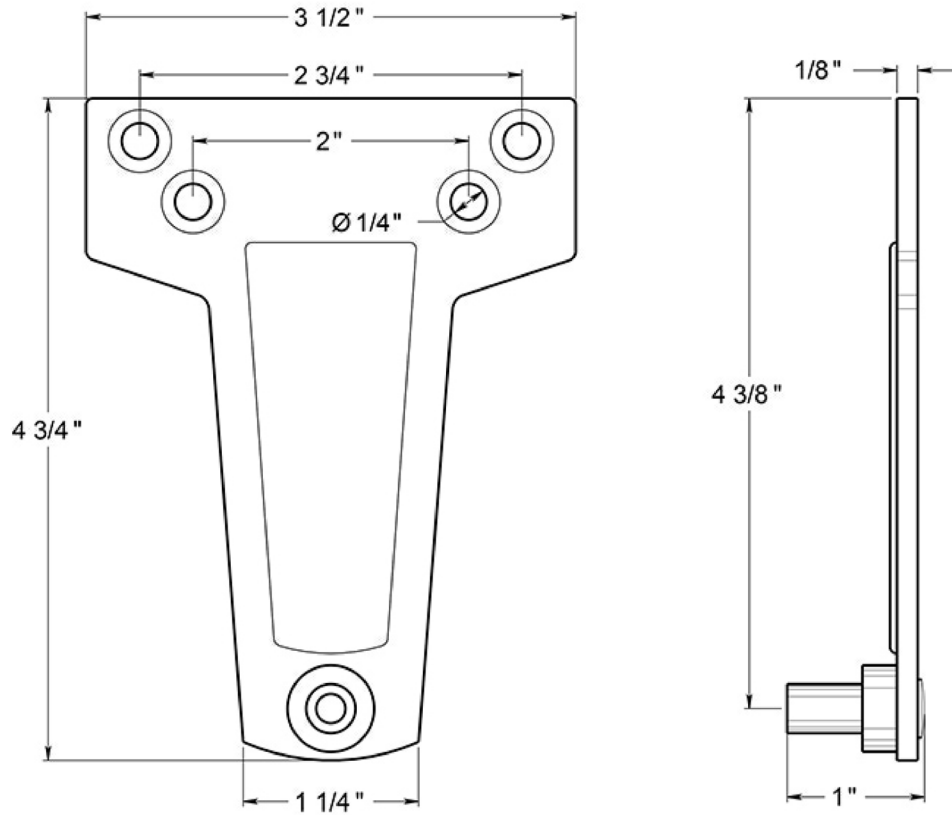

### SPECIFICATIONS

DESCRIPTION	SIZE
	3
A. Length of Closer Body	87/8"
B. Horizontal Mounting Holes	83/16"
C. Vertical Mounting Holes	3/4"
D. Height of Closer Body	13/4"
E. Projection from Door	27/8"

FRONT VIEW