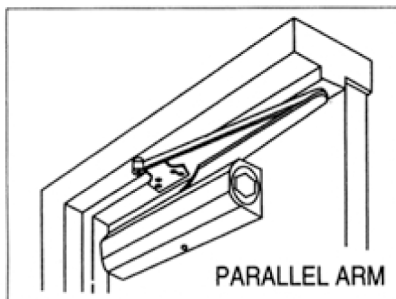

Deltana DC70 - Universal Door Closer

DC70

(Alum, Duro, Gold, White)

UNIVERSAL APPLICATIONS

Hold-Open Arms and Fusible Link Hold-Open Arms Are Similar