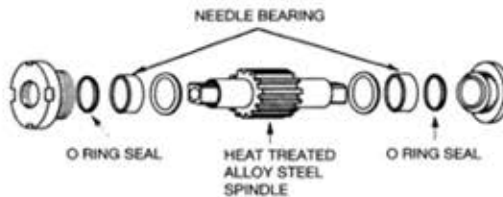

Deltana DC90 - Universal Heavy Duty Door Closer

DC90

Alumimun, Duro, White

DESCRIPTION	SIZE	
A. Length of Closer Body	113/4"	
B. Horizontal Mounting Holes	111/8"	
C. Vertical Mounting Holes	3/4"	
D. Height of Closer Body	2"	
E. Projection from Door	2 1/2"	

Engineered with reduced spring power to provide easier opening for handicapped or elderly.

CROSS REFERENCES

CAL-ROYAL	CORBIN	DORMA	LCN	LCN	NORTON	RUSSWIN	SARGENT	YALE
900 FULL COVER	120K	7800FCOV/ 7600FCOV	1460-72G	4040	8501	2820K	1230	3501

The data on this chart represents our judgement of which are most similar. Since no product is exactly alike the information has been obtained from trade sources. It is not guaranteed nor represented that any specific product exactly equals any other product. Door closer body size may be different.