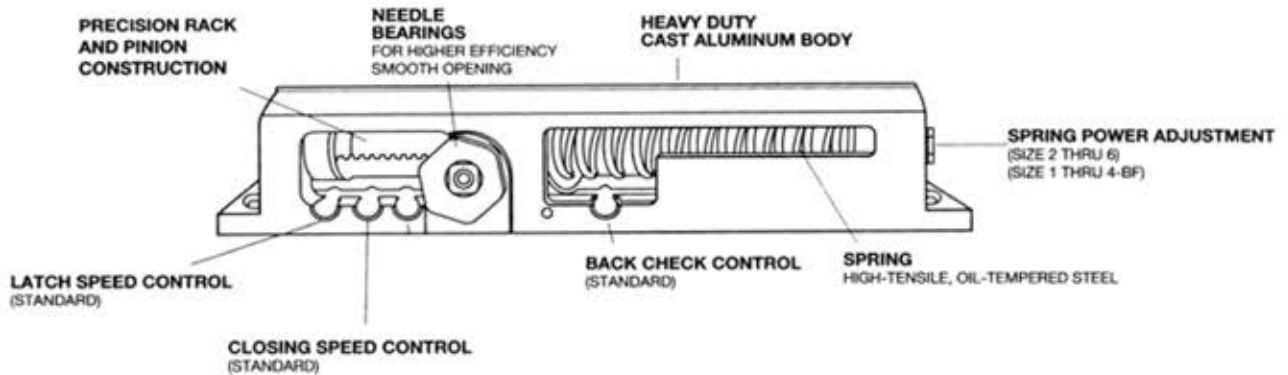

Deltana DC90 - Universal Heavy Duty Door Closer

DC90

Alumimun, Duro, White

DESCRIPTION	SIZE	
A. Length of Closer Body	113/4"	
B. Horizontal Mounting Holes	111/8"	
C. Vertical Mounting Holes	3/4"	
D. Height of Closer Body	2"	
E. Projection from Door	2 1/2"	

Engineered with reduced spring power to provide easier opening for handicapped or elderly.

CROSS REFERENCES

CAL-ROYAL	CORBIN	DORMA	LCN	LCN	NORTON	RUSSWIN	SARGENT	YALE
900 FULL COVER	120K	7800FCOV/ 7600FCOV	1460-72G	4040	8501	2820K	1230	3501