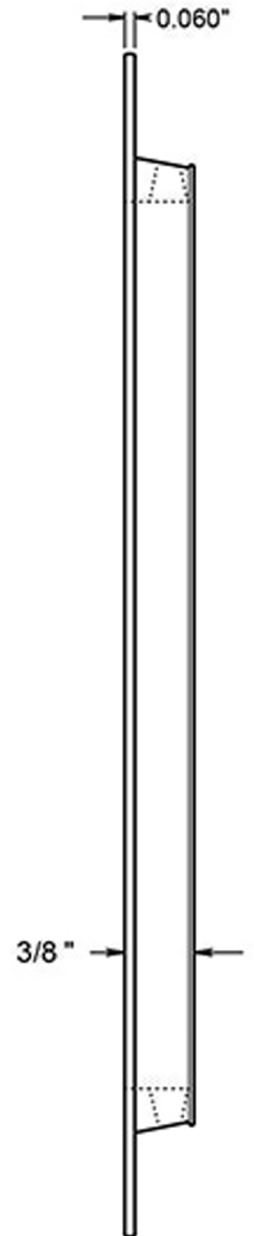

Deltana FP7178 - 7" Flush Pull

Top View

Back View

Side View

Top & Inside Views