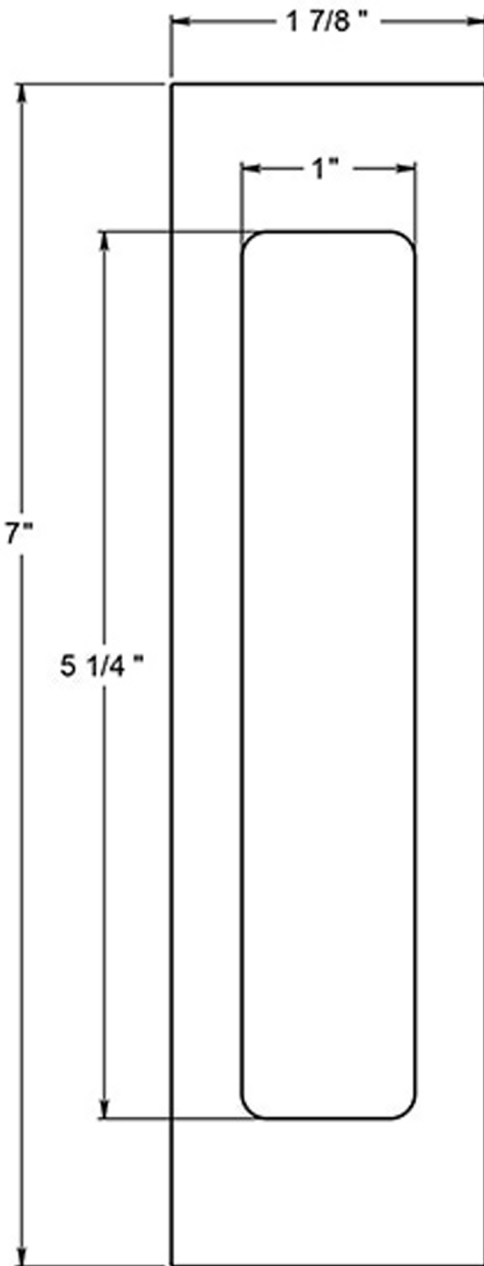

Deltana FP7178 - 7" Flush Pull

Top View

Back View

Side View

Top & Inside Views