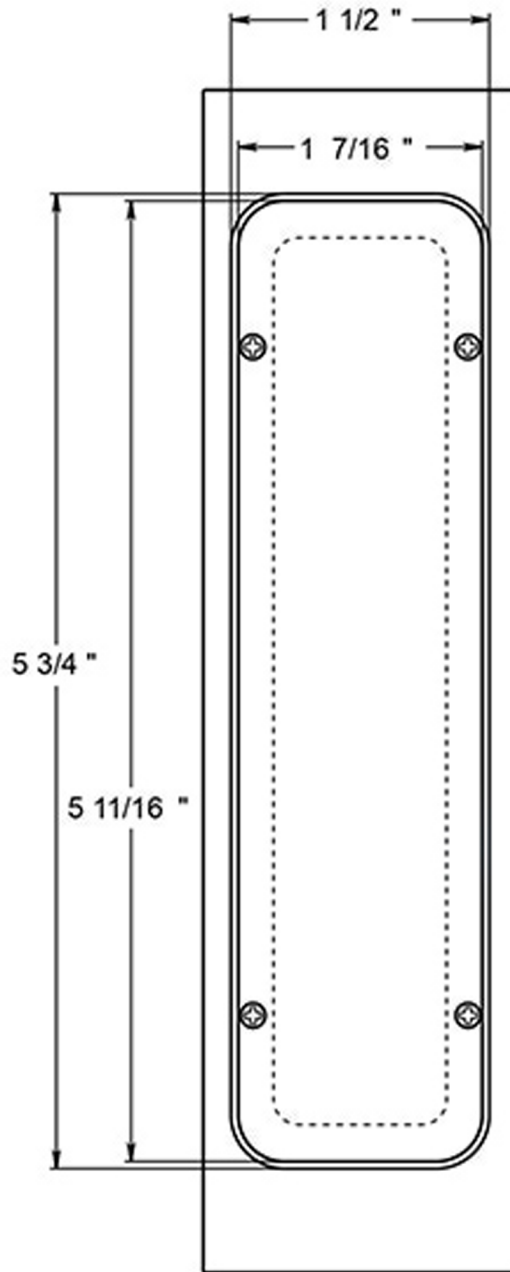

Deltana FP7178 - 7" Flush Pull

Top View

Back View

Side View

Top & Inside Views