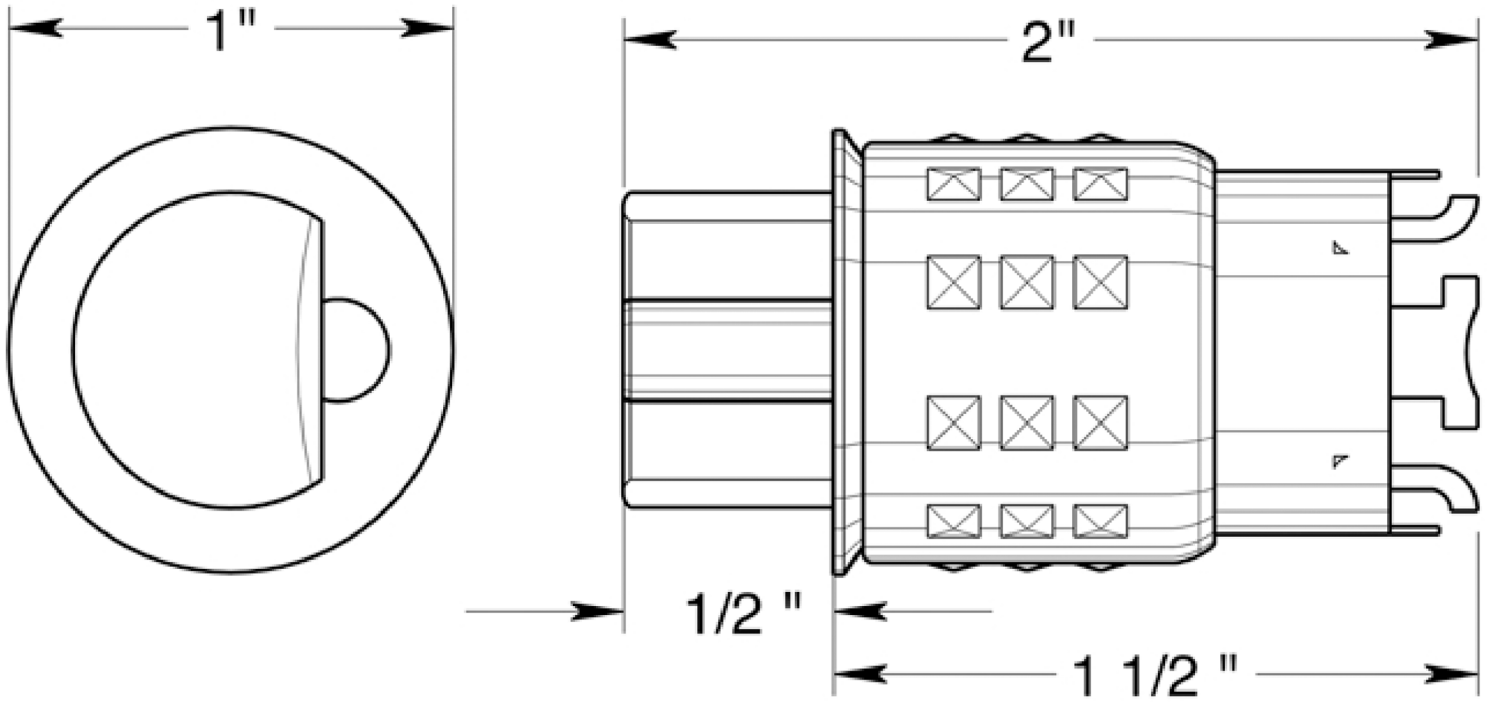

Deltana G2DLE - Entry Drive-in-Latch

2-3/8" Backset

2-3/4" Backset