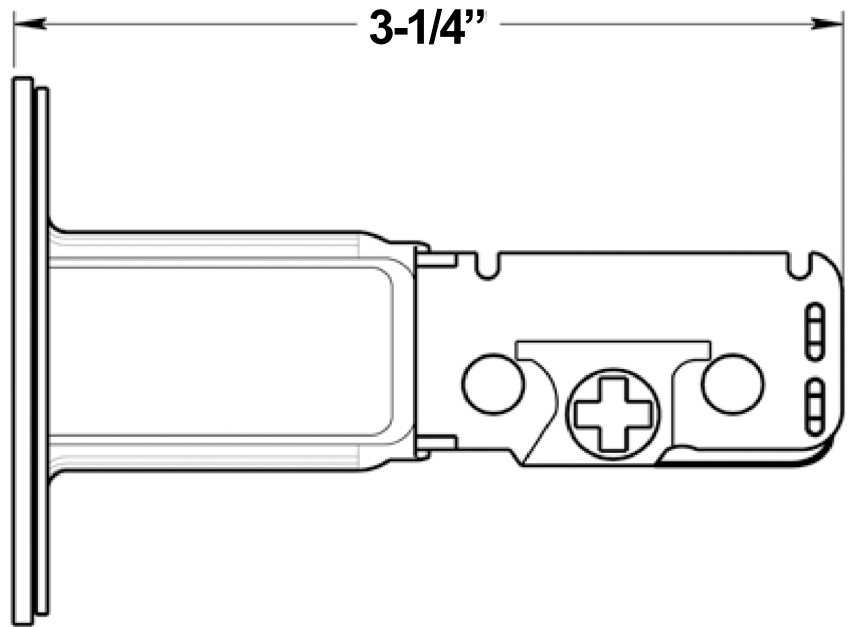

Deltana G2RLDB - Deadbolt Replacement Latch

2-3/8" Backset

2-3/4" Backset