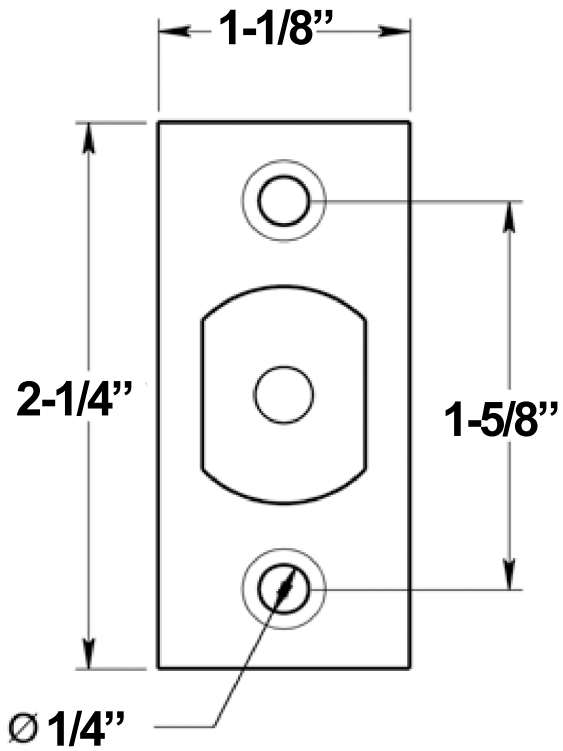

Deltana G2RLDB - Deadbolt Replacement Latch

2-3/8" Backset

2-3/4" Backset