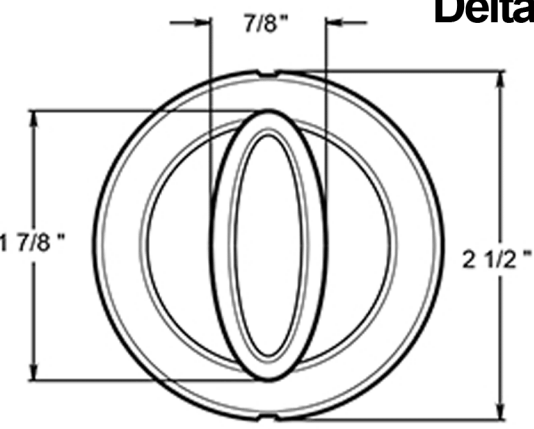

# Deltana PRDRA - Port Royal Deadbolt

Rotate 180 Degrees to change from 2 3/8" ~ 2 3/4"