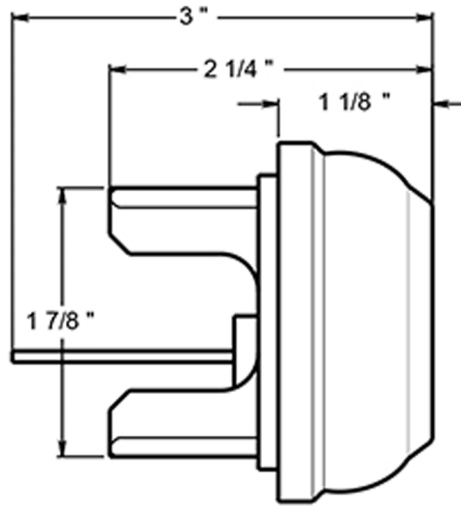

# Deltana PRDRA - Port Royal Deadbolt

Rotate 180 Degrees to change from 2 3/8" ~ 2 3/4"