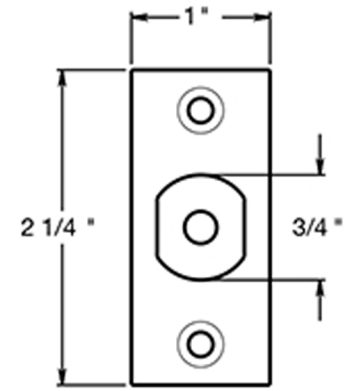

# Deltana PRDRA - Port Royal Deadbolt

Rotate 180 Degrees to change from 2 3/8" ~ 2 3/4"