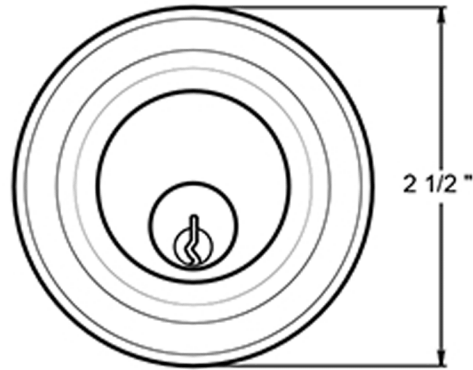

# Deltana PRDRA - Port Royal Deadbolt

Rotate 180 Degrees to change from 2 3/8" ~ 2 3/4"