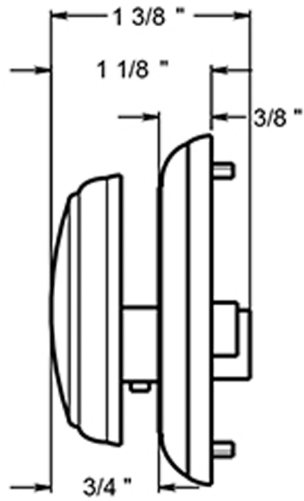

# Deltana PRDRA - Port Royal Deadbolt

Rotate 180 Degrees to change from 2 3/8" ~ 2 3/4"