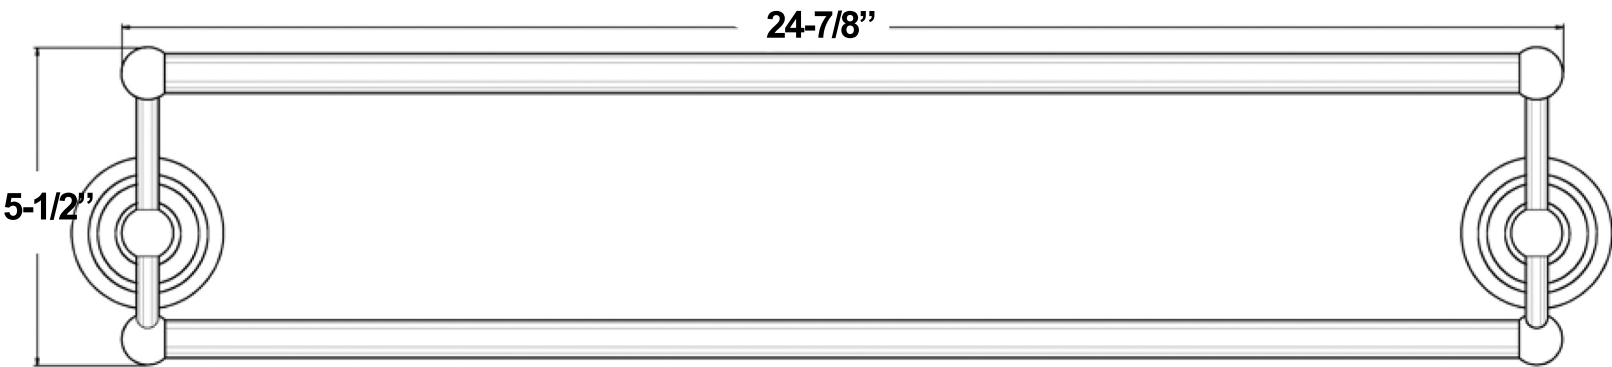

DEL R2006 - Traditional 24 Inch Double Towel Bar

Front View

Back View

Side View