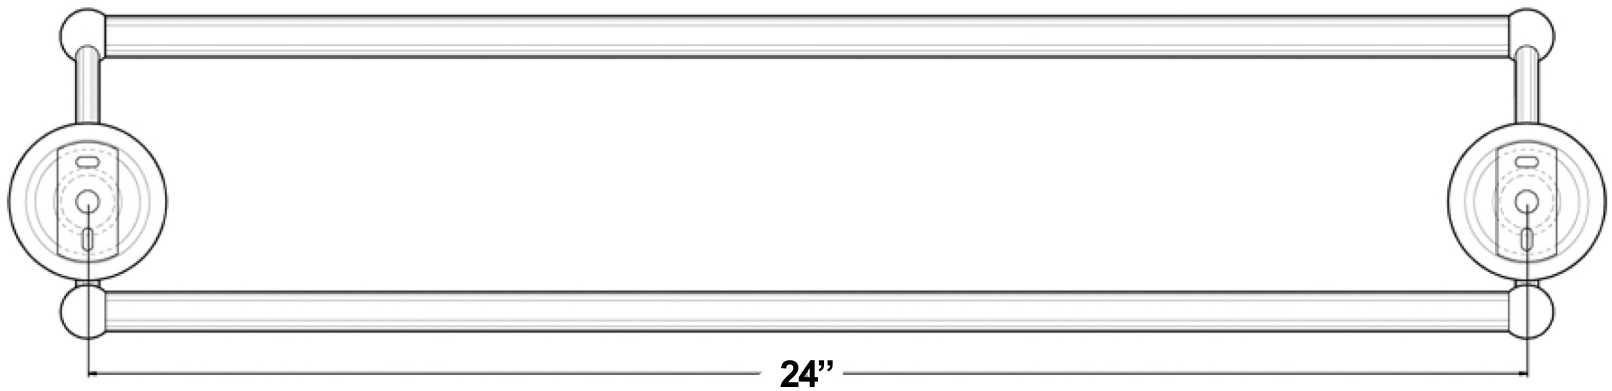

DEL R2006 - Traditional 24 Inch Double Towel Bar

Front View

Back View

Side View