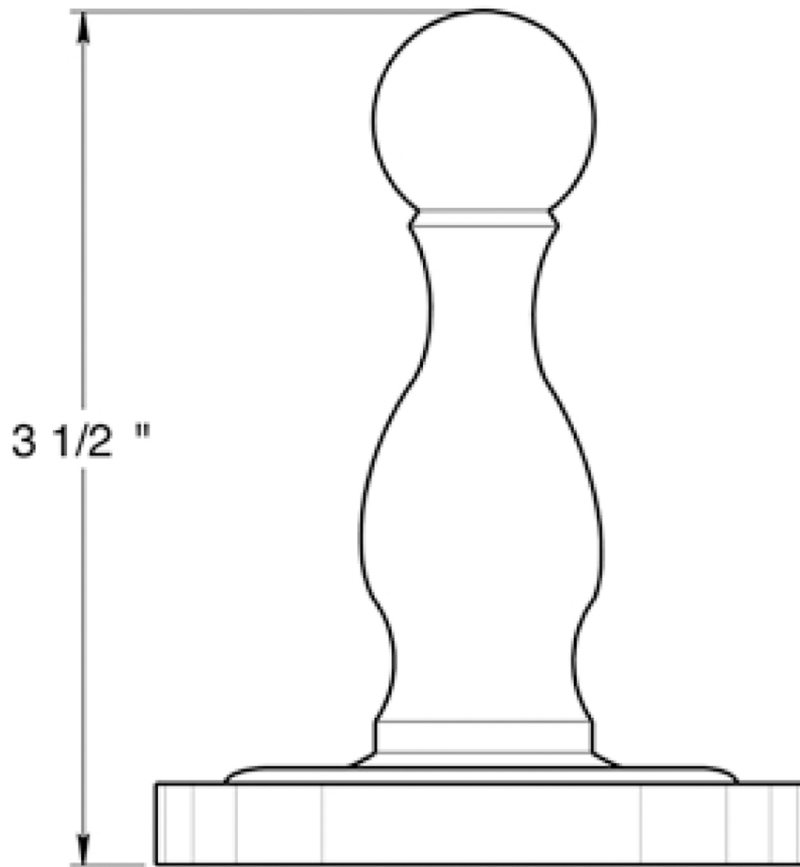

DEL-R2009 - R-Series Single Robe Hook

Side View

Back View