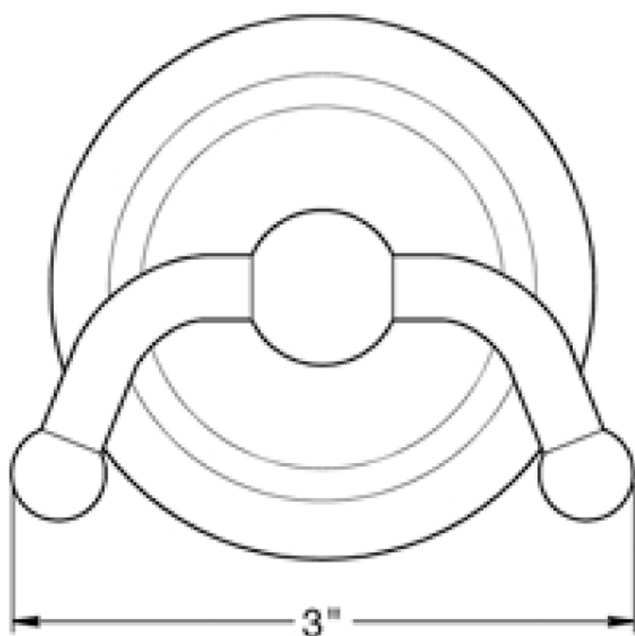

DEL-R2010 - R-Series Double Robe Hook

Side View

Front View

Back View