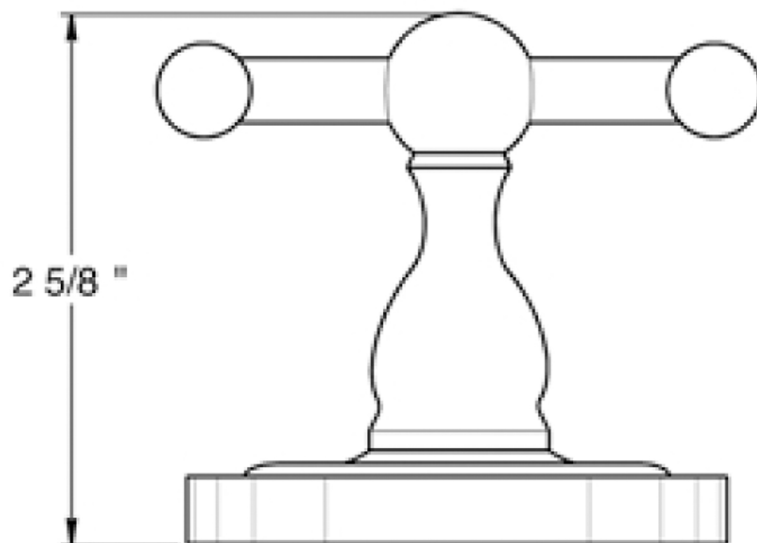

DEL-R2010 - R-Series Double Robe Hook

Side View

Front View

Back View