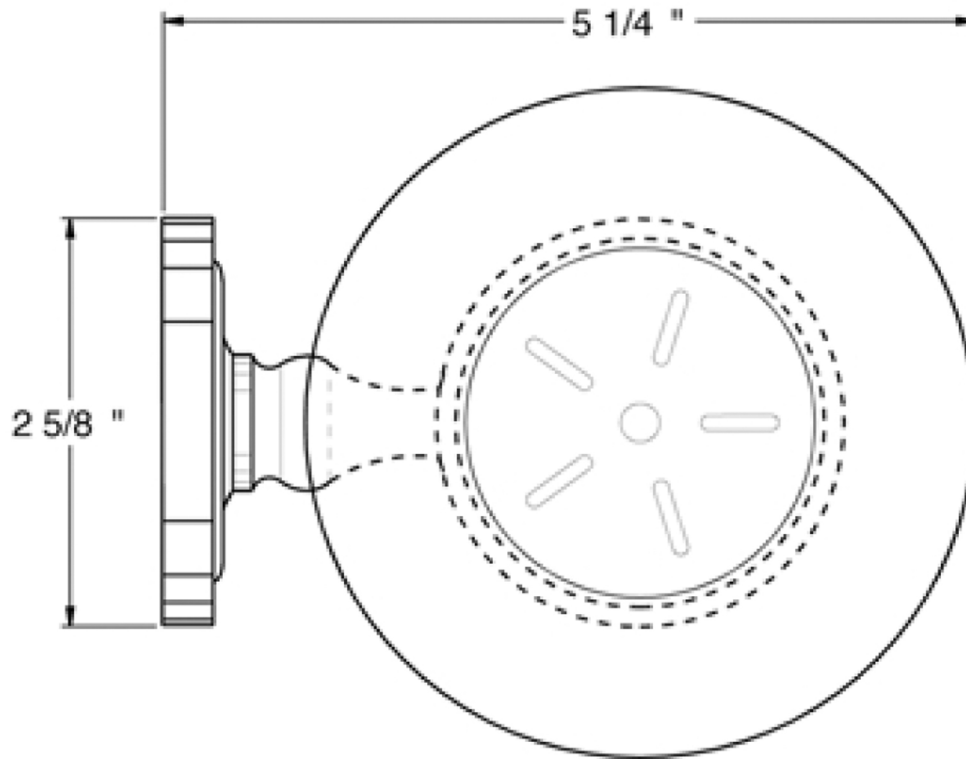

DEL-R2012 - Clear Glass Wall Mounted Soap Dish

Top View

Side View