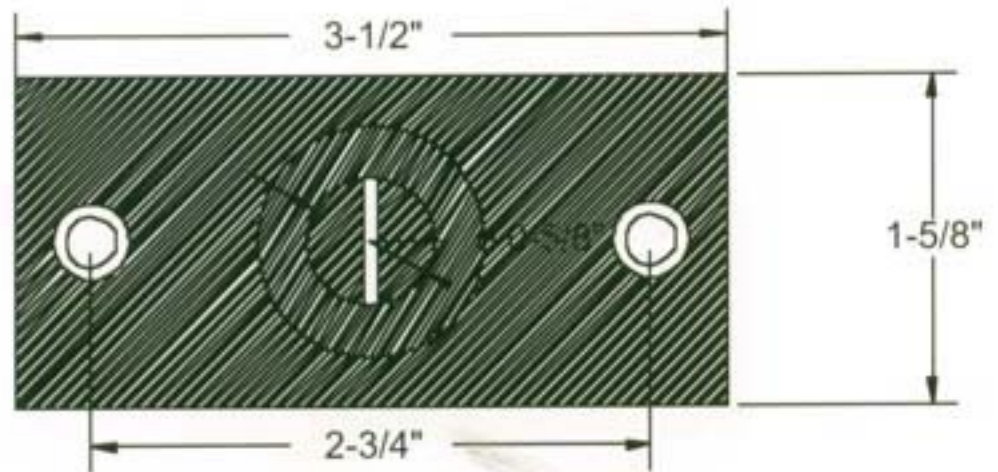

**DEL-SPDP35S - Bolt Strike with Safty Lock**  
**Shown in Satin Nickel**

0-13/16" COMPRESSION