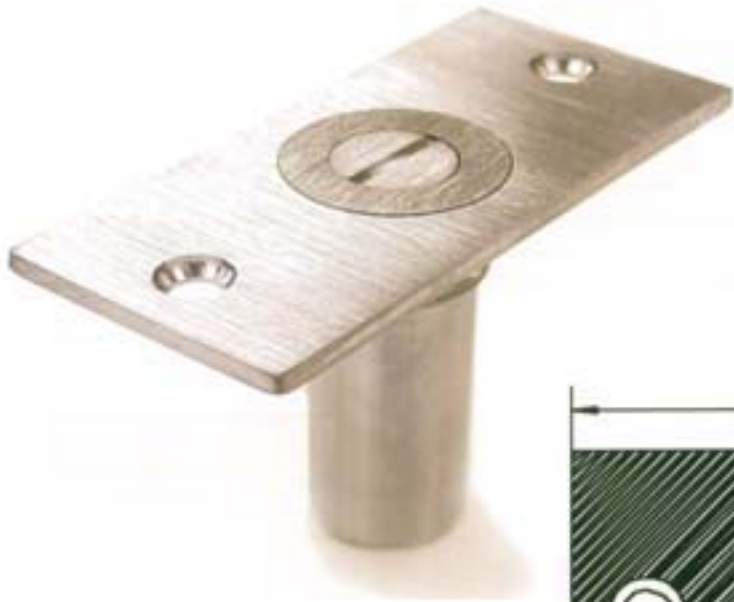

**DEL-SPDP35S - Bolt Strike with Safty Lock**  
**Shown in Satin Nickel**

0-13/16" COMPRESSION