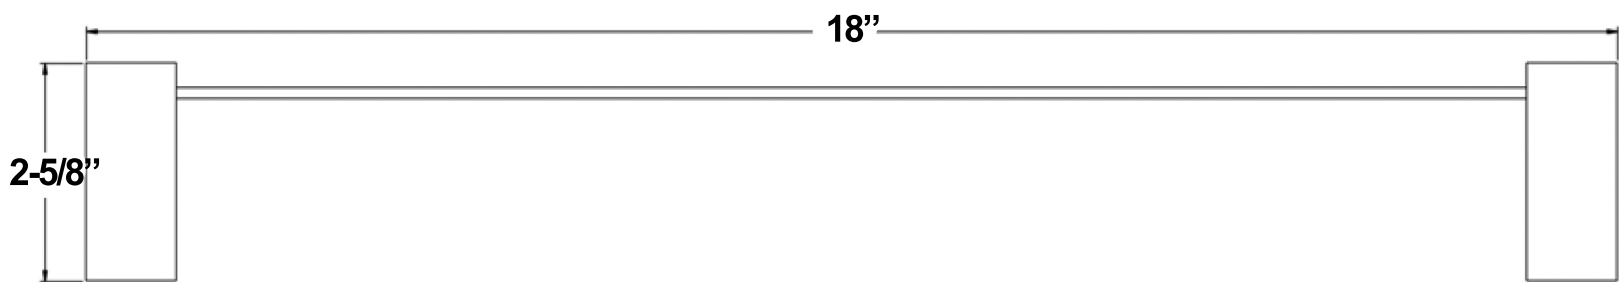

Deltana ZA2002-18
ZA Series Modern Value 18" Towel Bar

Side View

Back View