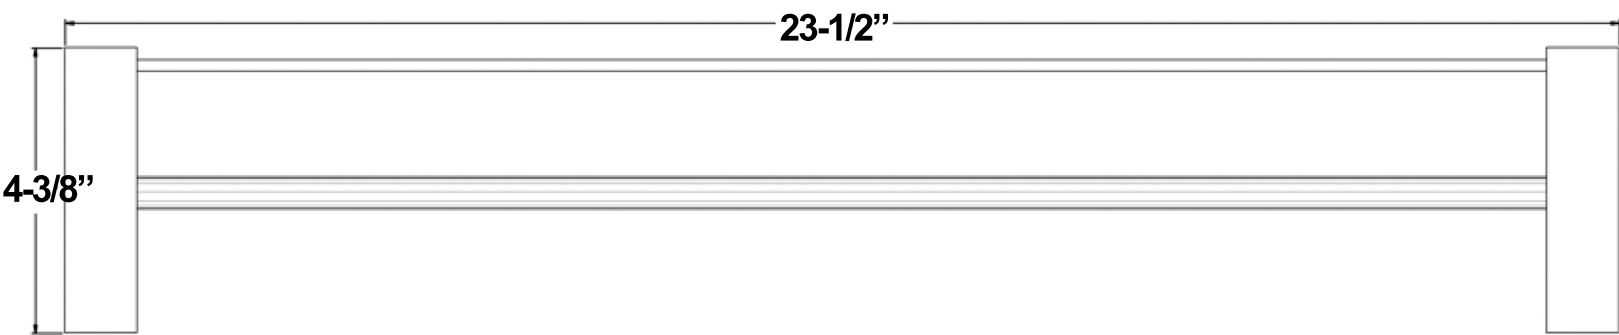

Deltana ZA2006_24
ZA Series Modern Value 24" Double Towel Bar

Side View

Back View