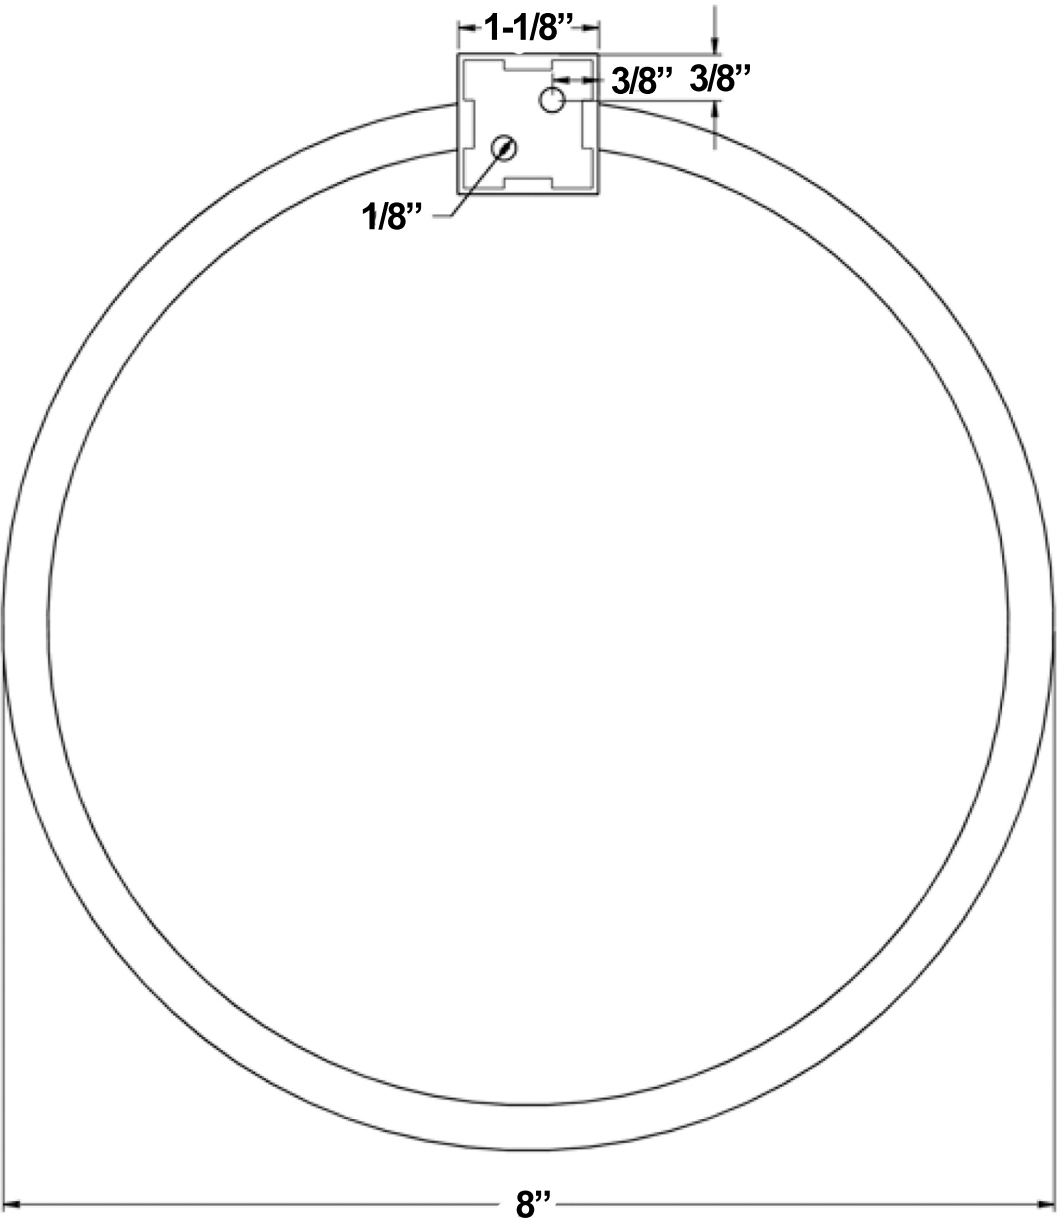

Deltana ZA2008 - ZA Series Modern Value Towel Ring

Back View

Side View