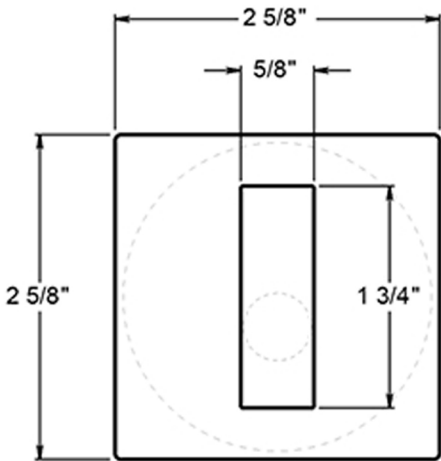

# Deltana ZDS - Square Elite Single Cylinder Deadbolt

Rotate 180 Degrees to gain 3/8" of extra length