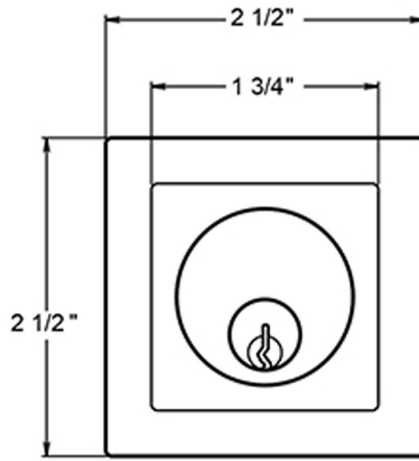

# Deltana ZDS - Square Elite Single Cylinder Deadbolt

Rotate 180 Degrees to gain 3/8" of extra length