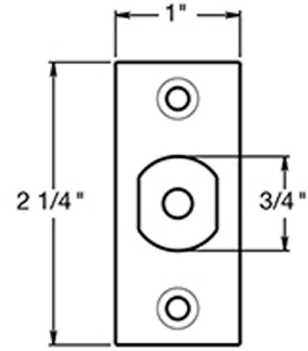

# Deltana ZDS - Square Elite Single Cylinder Deadbolt

Rotate 180 Degrees to gain 3/8" of extra length