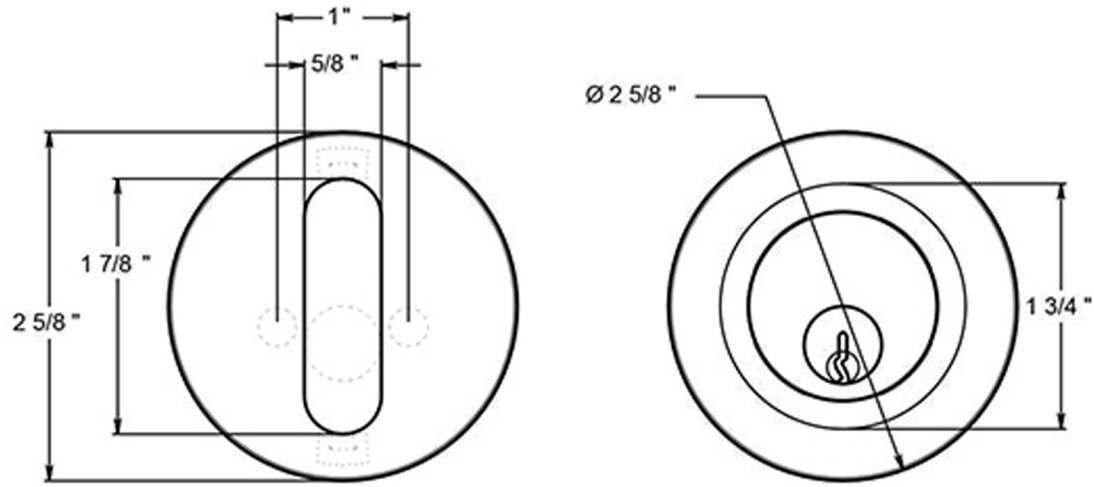

Deltana ZDR - Modern Deadbolt

Rotate 180 Degrees to gain 3/8" of extra length