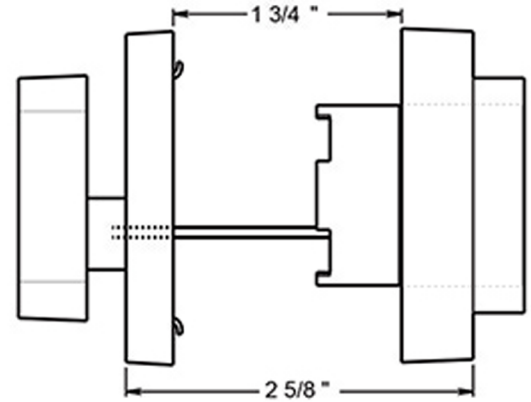

Deltana ZDR - Modern Deadbolt

Rotate 180 Degrees to gain 3/8" of extra length