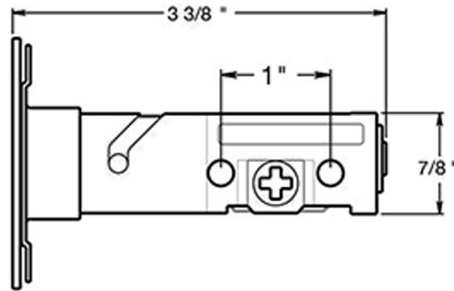

Deltana ZDR - Modern Deadbolt

Rotate 180 Degrees to gain 3/8" of extra length