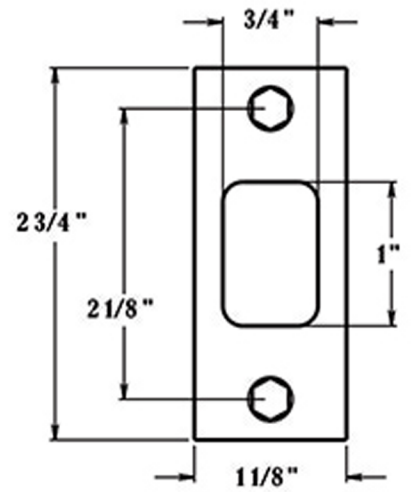

Deltana ZDR - Modern Deadbolt

Rotate 180 Degrees to gain 3/8" of extra length