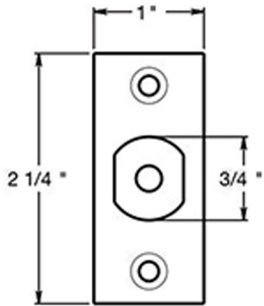

Deltana ZDR - Modern Deadbolt

Rotate 180 Degrees to gain 3/8" of extra length