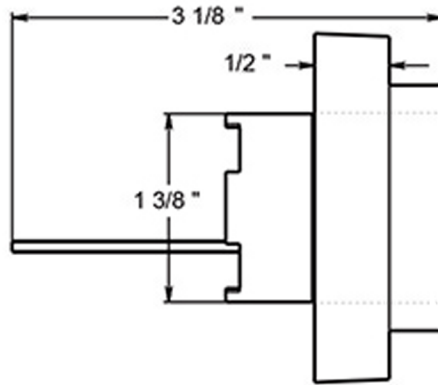

Deltana ZDR - Modern Deadbolt

Rotate 180 Degrees to gain 3/8" of extra length