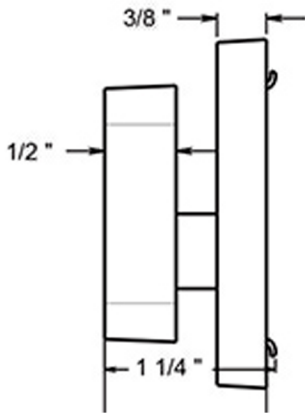

Deltana ZDR - Modern Deadbolt

Rotate 180 Degrees to gain 3/8" of extra length