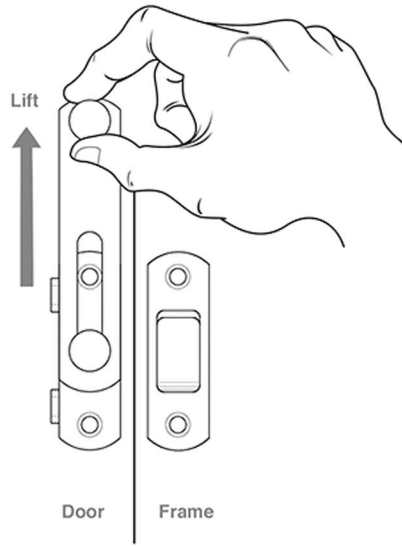

DEL-DL35 3-1/2" Drop Latch

DL35 Instructions

Neutral / Open

Lift

Hook

Push