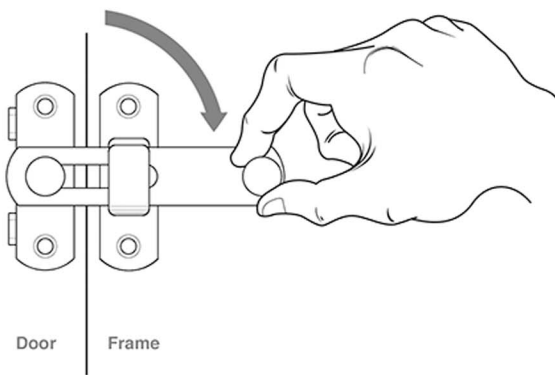

DEL-DL35 3-1/2" Drop Latch

DL35 Instructions

Neutral / Open

Lift

Hook

Push