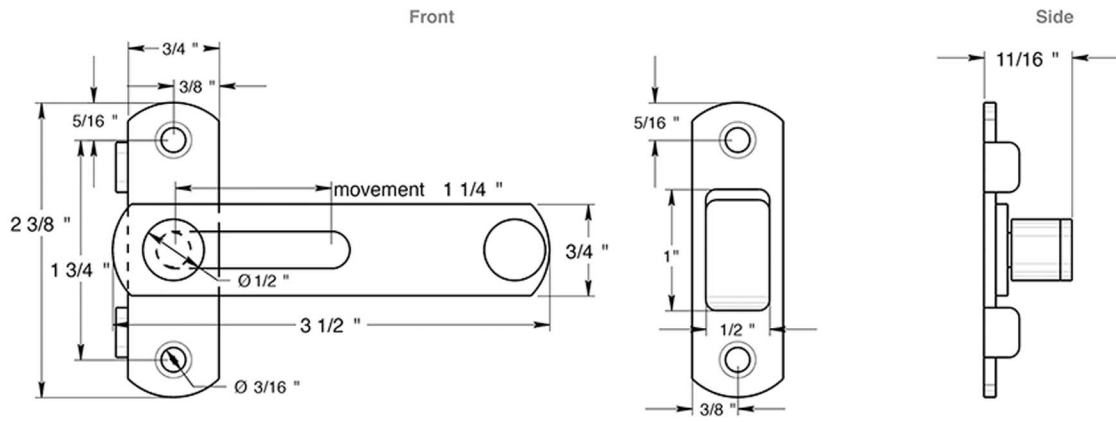

DEL-DL35 3-1/2" Drop Latch

DL35 Instructions

Neutral / Open

Lift

Hook

Push