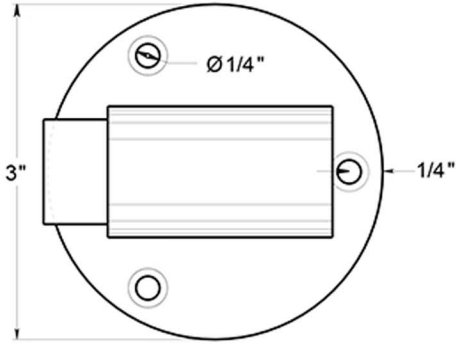

DEL-DSF800 - 8" Tall Door Stop

CEMENT ANCHOR

THREAD: 24 x 1.73mm