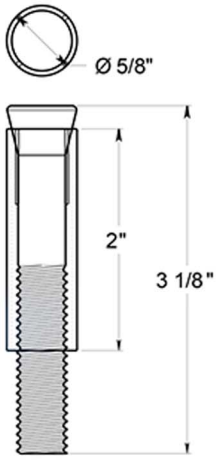

DEL-DSF800 - 8" Tall Door Stop

CEMENT ANCHOR

THREAD: 24 x 1.73mm