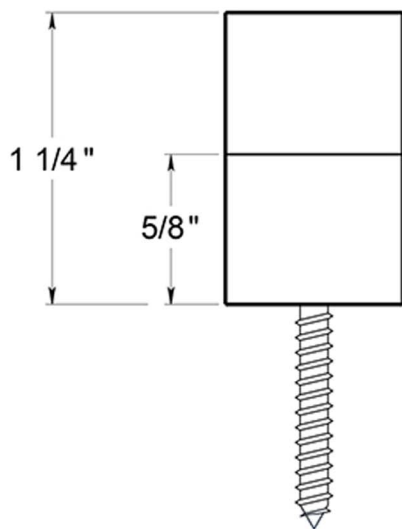

# DEL-FDB125 - 1-1/4" Contemporary Floor Door Stop

TOP VIEW

FRONT

PROFILE