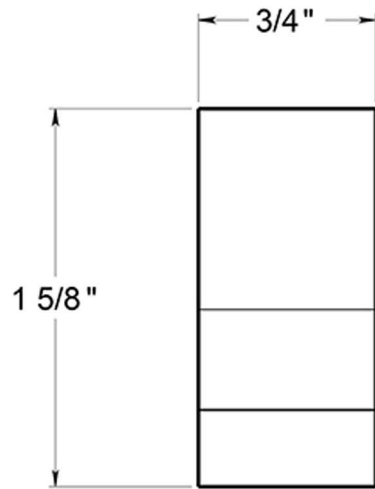

# DEL-FDB125 - 1-1/4" Contemporary Floor Door Stop

TOP VIEW

FRONT

PROFILE