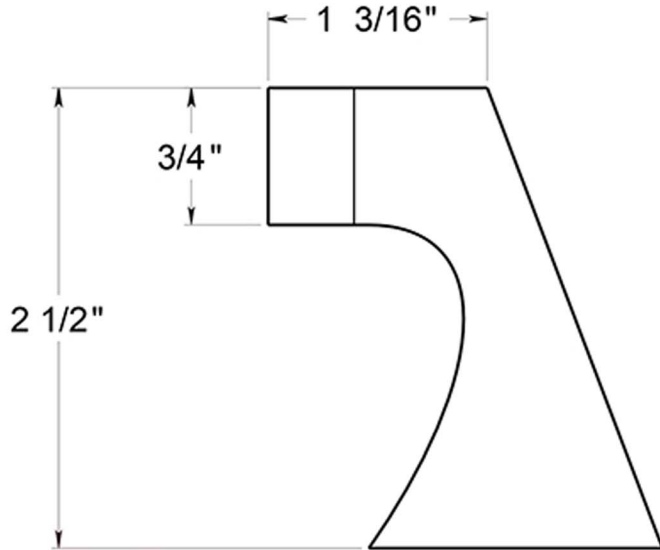

DEL-FDB250 - 2-1/2" Contemporary Floor Door Stop

PROFILE VIEW

FRONT VIEW

TOP VIEW