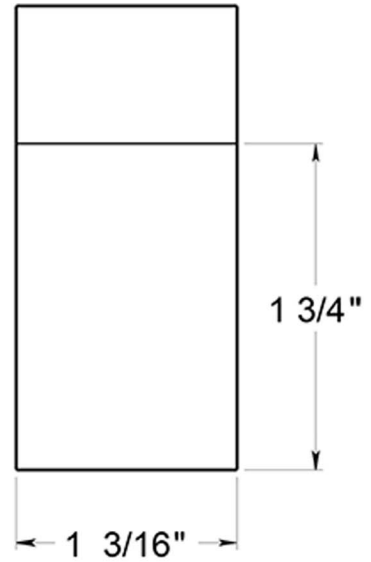

DEL-FDB250 - 2-1/2" Contemporary Floor Door Stop

PROFILE VIEW

FRONT VIEW

TOP VIEW