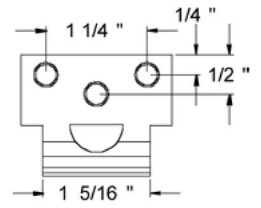

DEL-FPG26 26 Inch Offset Surface Bolt Shown in Satin Nickel

Angle Strike

Mortise Strike

Universal Strike