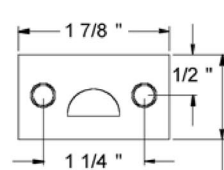

DEL-FPG26 26 Inch Offset Surface Bolt Shown in Satin Nickel

Angle Strike

Mortise Strike

Universal Strike