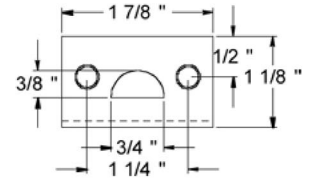

DEL-FPG26 26 Inch Offset Surface Bolt Shown in Satin Nickel

Angle Strike

Mortise Strike

Universal Strike