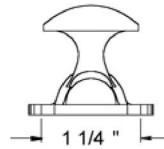

DEL-FPG26 26 Inch Offset Surface Bolt Shown in Satin Nickel

Angle Strike

Mortise Strike

Universal Strike