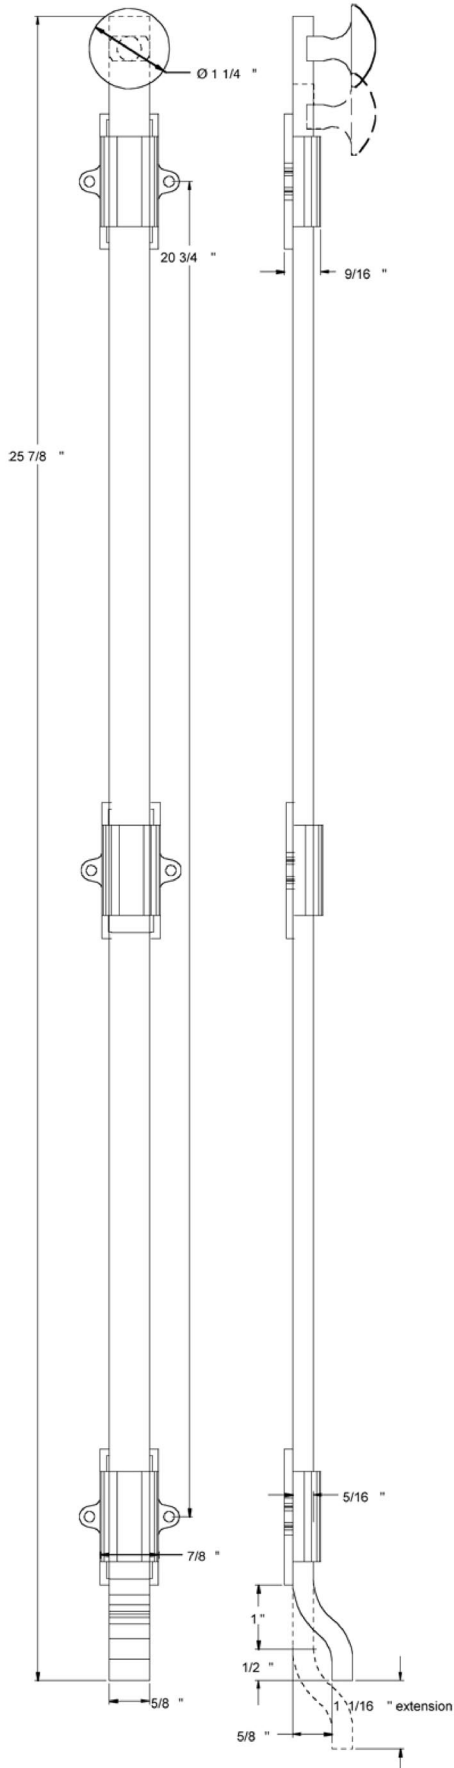

DEL-FPG26 26 Inch Offset Surface Bolt Shown in Satin Nickel

Angle Strike

Mortise Strike

Universal Strike