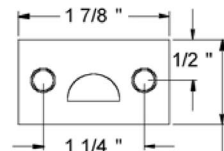

DEL-FPG42 42 Inch Offset Surface Bolt Shown in Satin Nickel

Angle Strike

Mortise Strike

Universal Strike