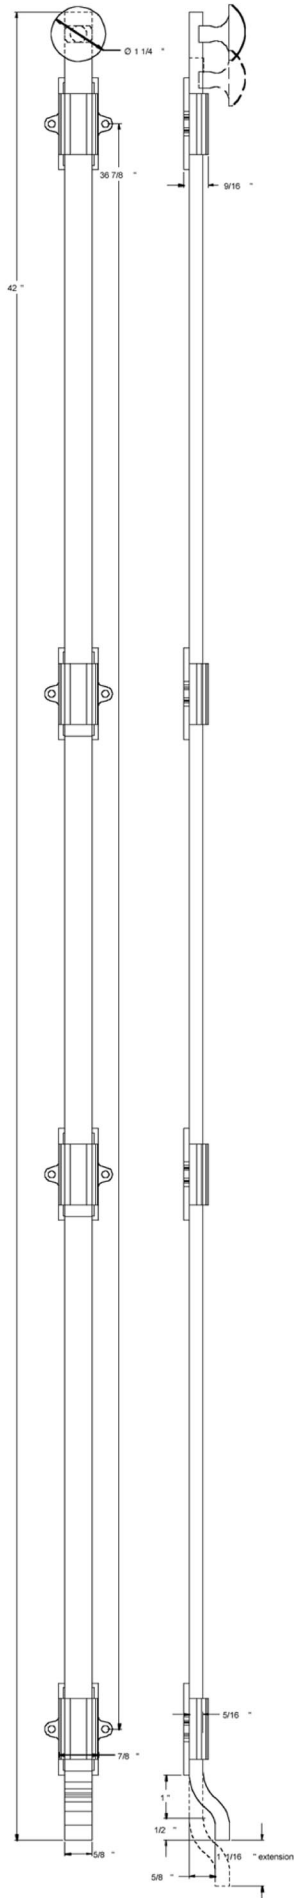

DEL-FPG42 42 Inch Offset Surface Bolt Shown in Satin Nickel

Angle Strike

Mortise Strike

Universal Strike