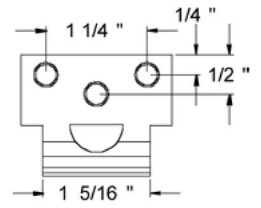

DEL-FPG42 42 Inch Offset Surface Bolt Shown in Satin Nickel

Angle Strike

Mortise Strike

Universal Strike