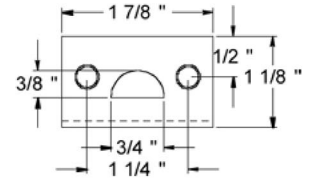

DEL-FPG42 42 Inch Offset Surface Bolt Shown in Satin Nickel

Angle Strike

Mortise Strike

Universal Strike