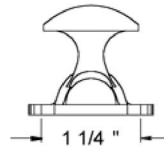

DEL-FPG42 42 Inch Offset Surface Bolt Shown in Satin Nickel

Angle Strike

Mortise Strike

Universal Strike