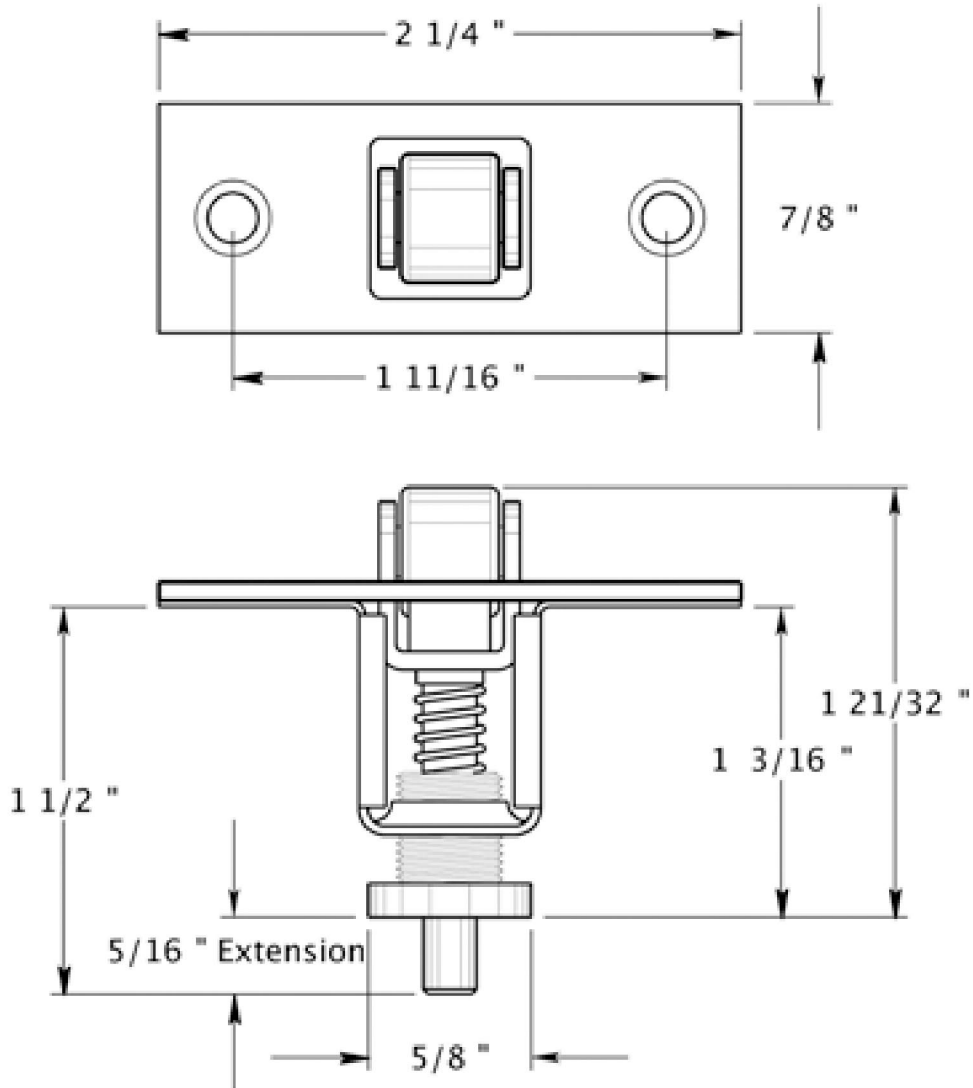

DEL-RCA336 Roller Catch

STRIKE PLATE