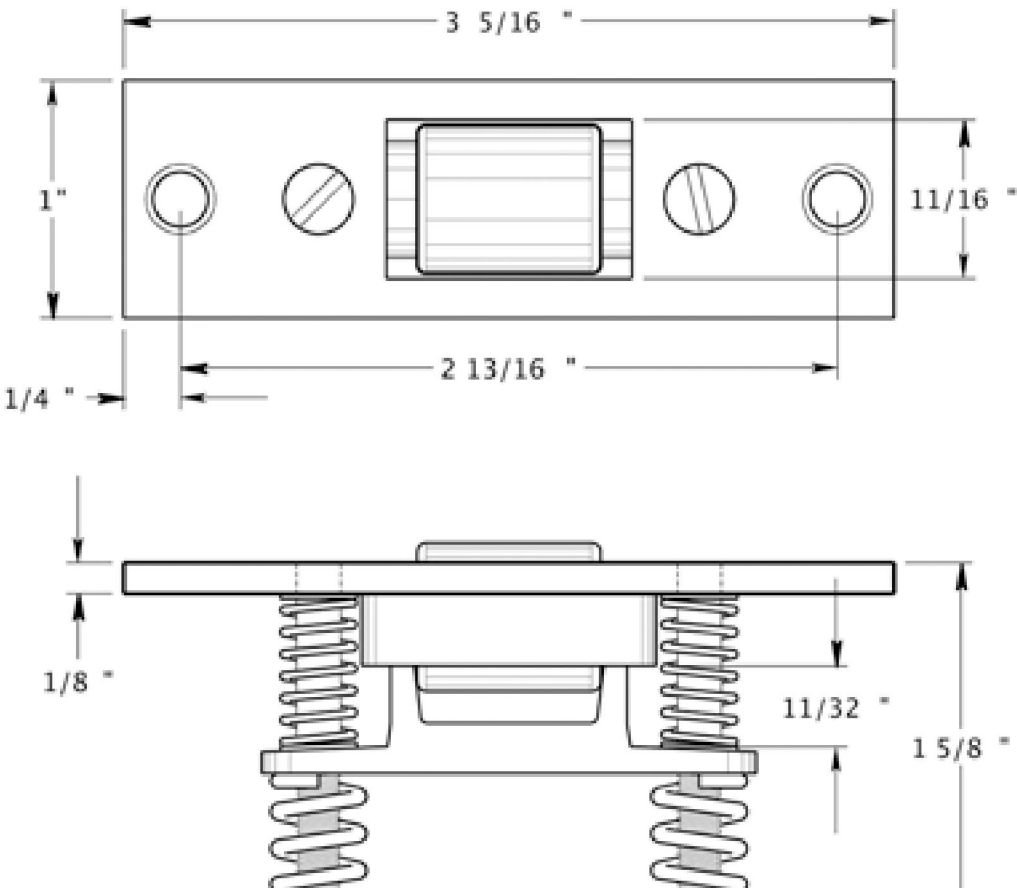

DEL-RCA430 Roller Catch

STRIKE PLATE