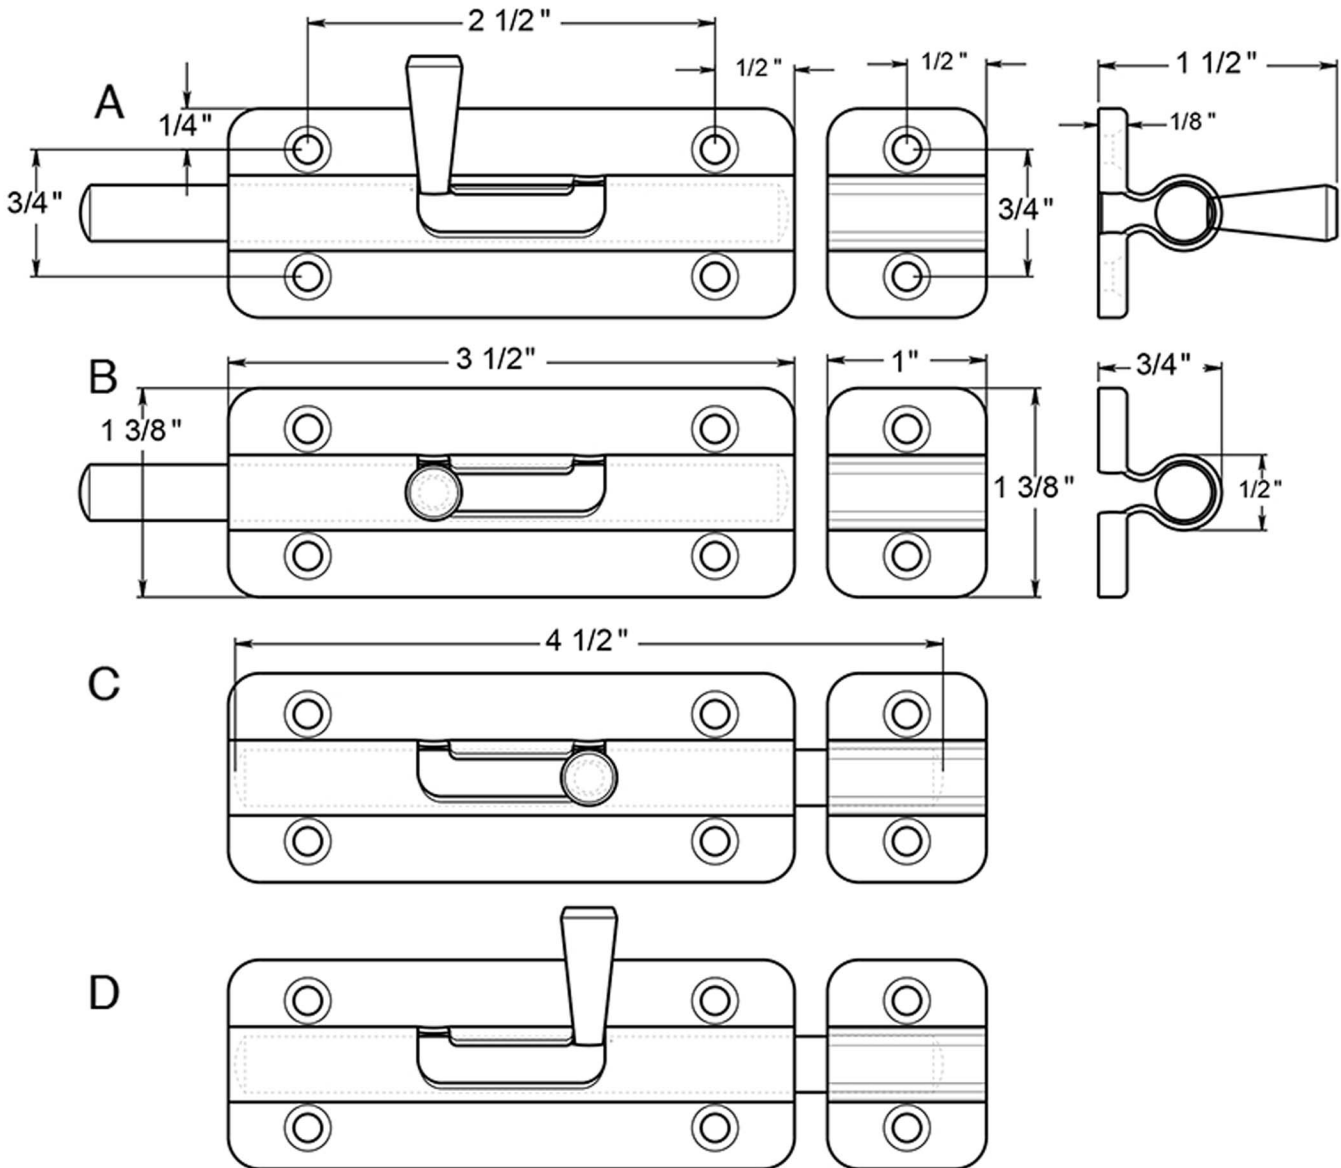

DEL-SB35U32D - 3-1/2" Stainless Steel Spring Bolt

Spring Action