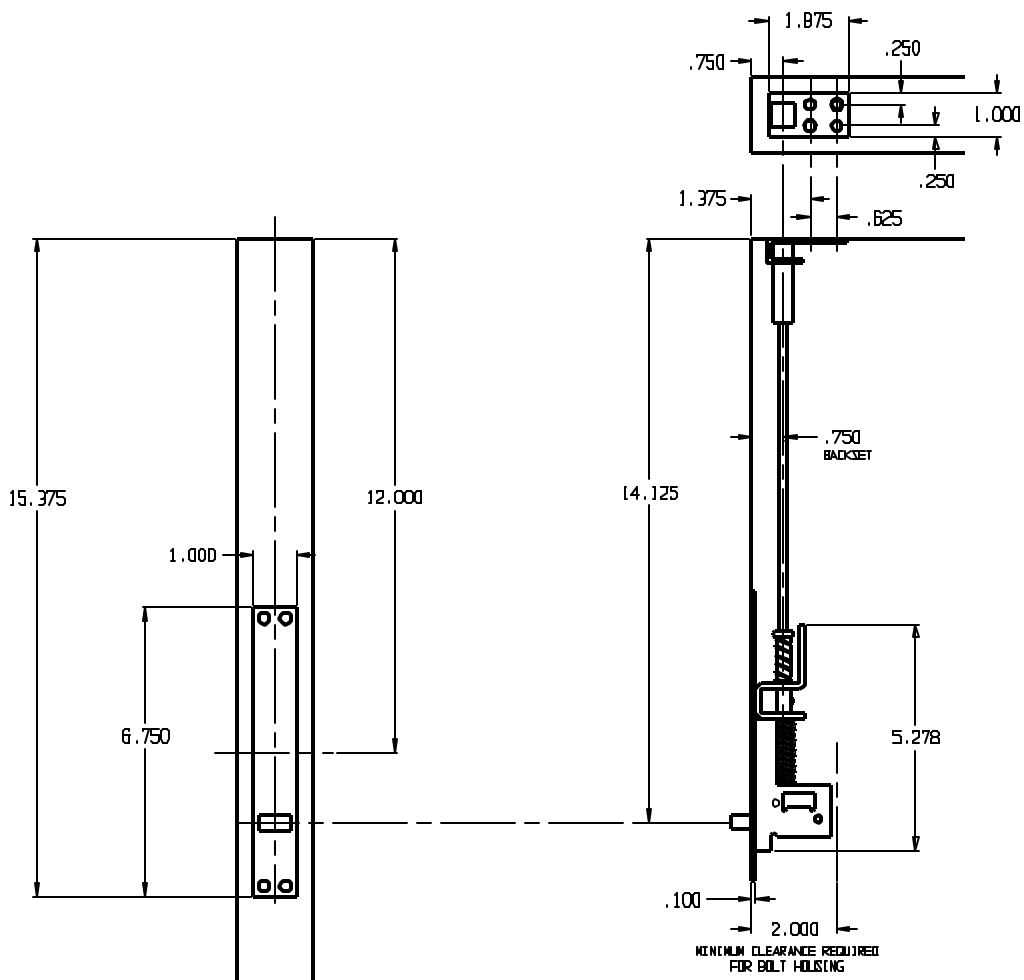

REVISIONS			
ZONE	REV	FINISHES :	GALUGE :

DON-JO MFG. INC.

DESIGNER	SIZE A	DATE 1/25/05	PART NO. 1560 INSTALLATION	REV
APPROVED	SCALE	RELEASE DATE	WEIGHT	SHEET