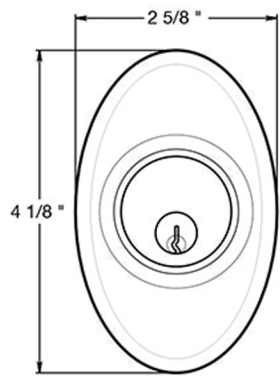

Deltana PRRHCH- Riversdale Handleset with Chapelton Lever

Handle Latch

Deadbolt Latch

Rotate 180 Degrees to gain 3/8" of extra length