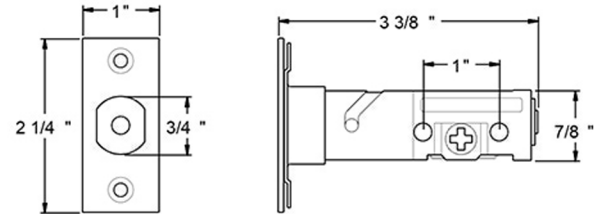

Deltana PRRHCH- Riversdale Handleset with Chapelton Lever

Handle Latch

Deadbolt Latch

Rotate 180 Degrees to gain 3/8" of extra length