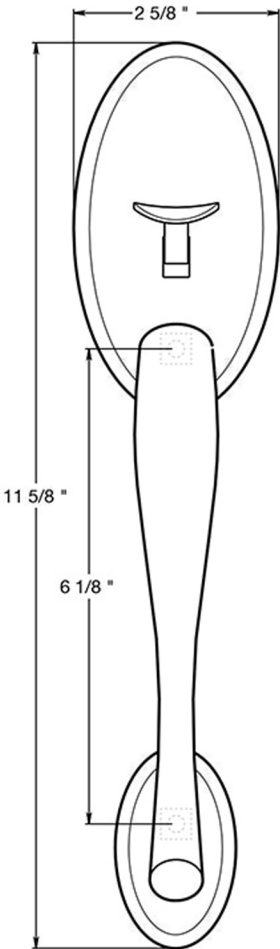

Deltana PRRHCH- Riversdale Handleset with Chapelton Lever

Handle Latch

Deadbolt Latch

Rotate 180 Degrees to gain 3/8" of extra length