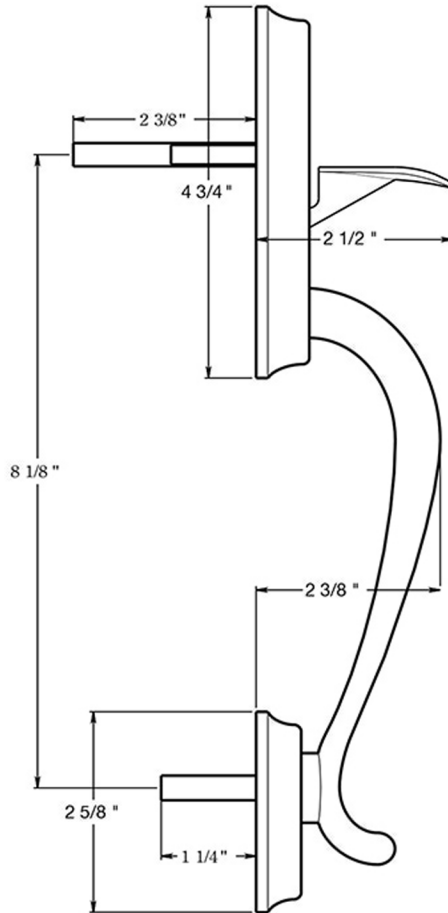

Deltana PRRHCH- Riversdale Handleset with Chapelton Lever

Handle Latch

Deadbolt Latch

Rotate 180 Degrees to gain 3/8" of extra length