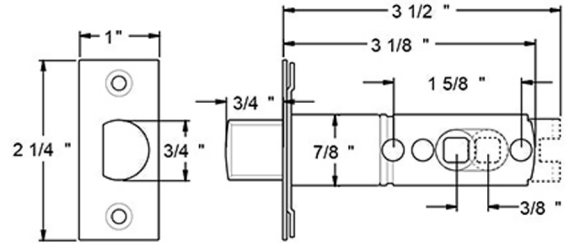

Deltana PRRHCH- Riversdale Handleset with Chapelton Lever

Handle Latch

Deadbolt Latch

Rotate 180 Degrees to gain 3/8" of extra length