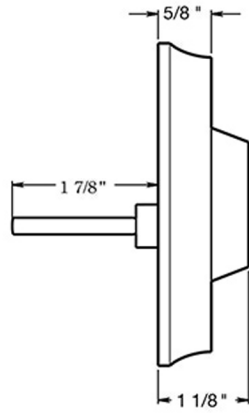

Deltana PRRHCH- Riversdale Handleset with Chapelton Lever

Handle Latch

Deadbolt Latch

Rotate 180 Degrees to gain 3/8" of extra length