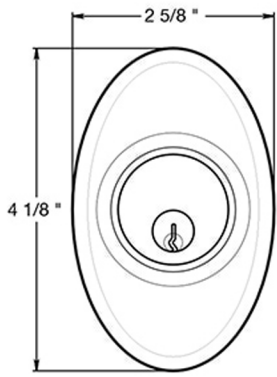

Deltana PRRHRK - Riversdale Handleset with Round Knob

Handle Latch

Deadbolt Latch

Rotate 180 Degrees to gain $\frac{3}{8}$ " of extra length