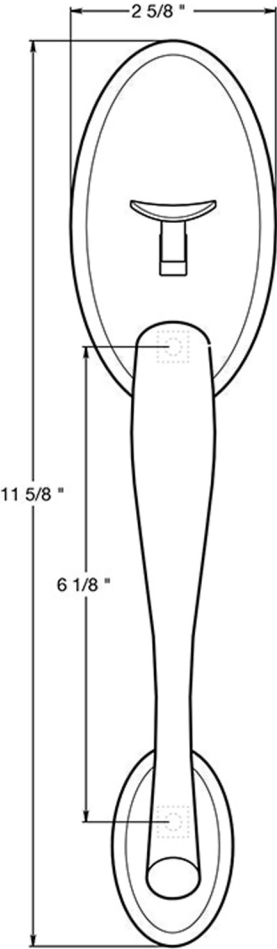

Deltana PRRHRK - Riversdale Handleset with Round Knob

Handle Latch

Deadbolt Latch

Rotate 180 Degrees to gain $\frac{3}{8}$ " of extra length