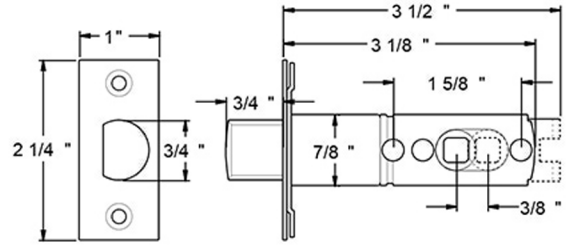

Deltana PRRHRK - Riversdale Handleset with Round Knob

Handle Latch

Deadbolt Latch

Rotate 180 Degrees to gain $\frac{3}{8}$ " of extra length