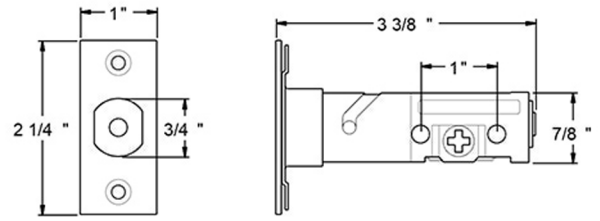

Deltana PRRHRK - Riversdale Handleset with Round Knob

Handle Latch

Deadbolt Latch

Rotate 180 Degrees to gain $\frac{3}{8}$ " of extra length