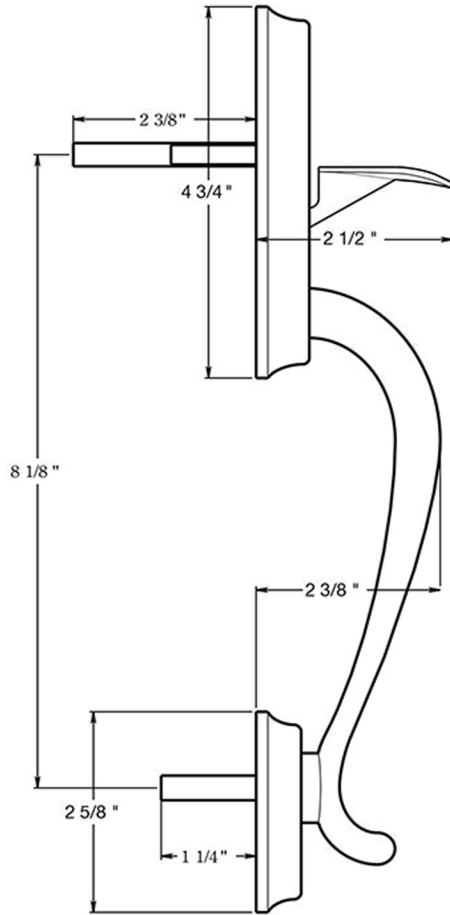

Deltana PRRHRK - Riversdale Handleset with Round Knob

Handle Latch

Deadbolt Latch

Rotate 180 Degrees to gain $\frac{3}{8}$ " of extra length