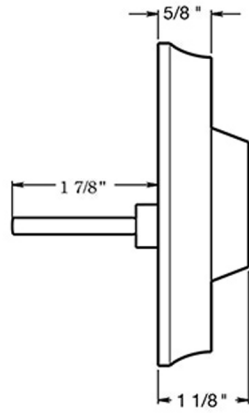

Deltana PRRHRK - Riversdale Handleset with Round Knob

Handle Latch

Deadbolt Latch

Rotate 180 Degrees to gain $\frac{3}{8}$ " of extra length