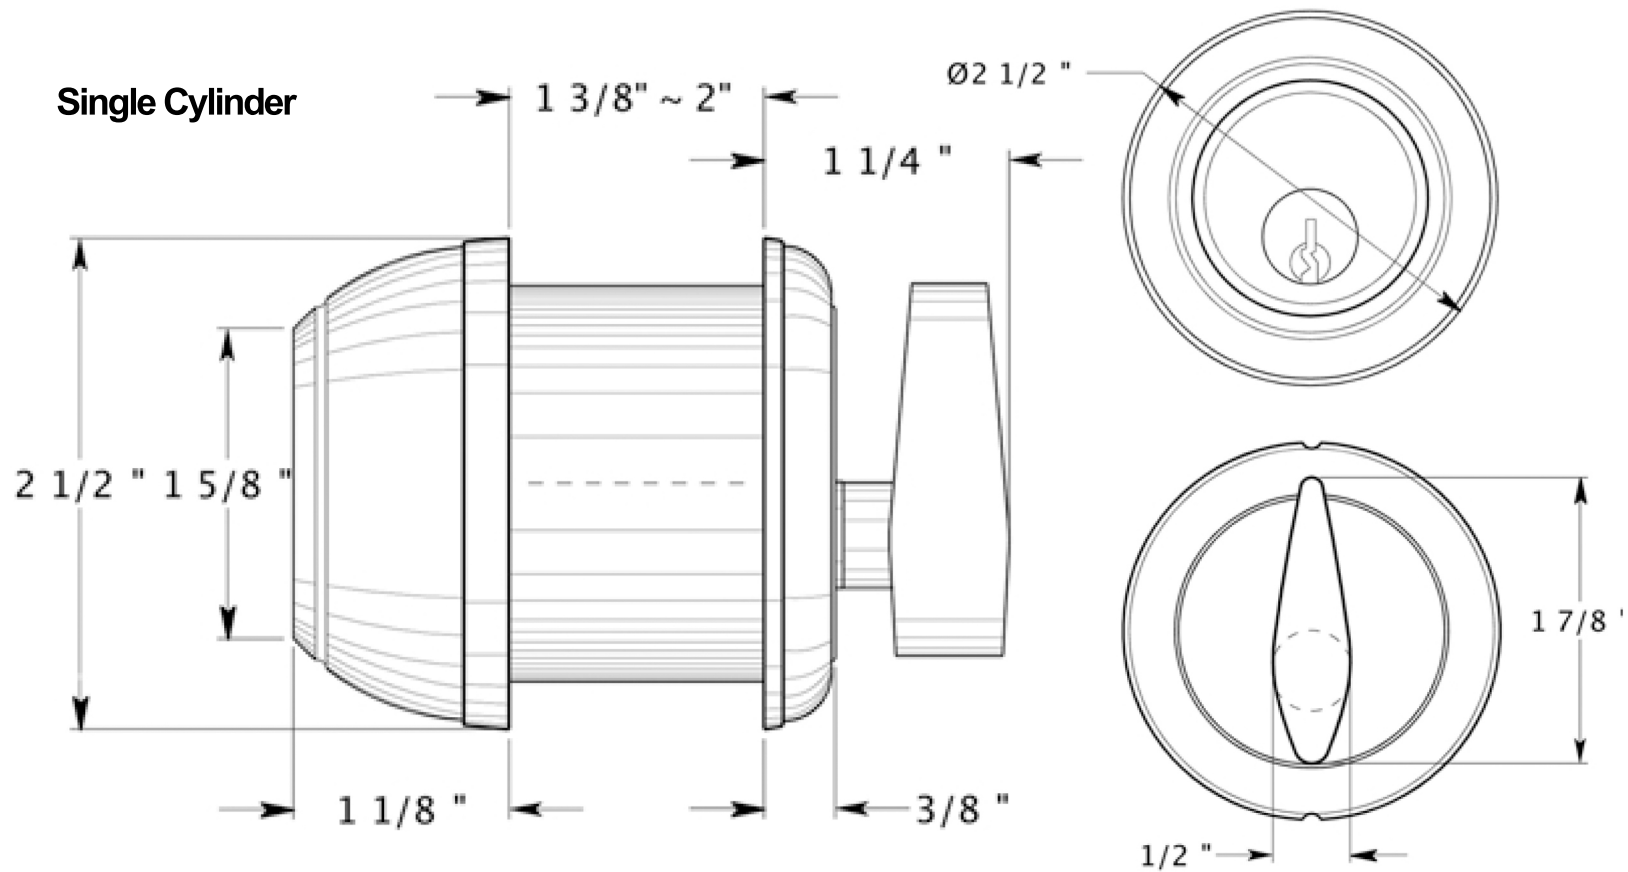

DoralLock CL200LM - Grade 1 Deadbolt

Single Cylinder

Double Cylinder