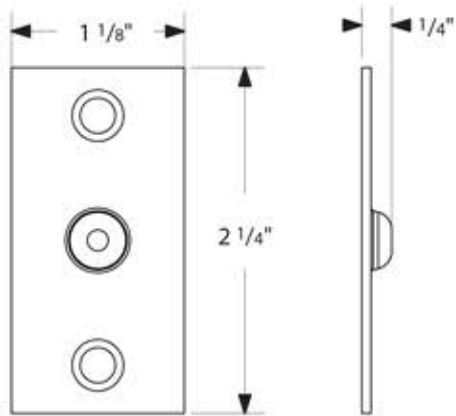

# Emtek 2134

TUBULAR POCKET SQUARE ROSETTE  
PASSAGE, OUTSIDE TRIM

TUBULAR POCKET SQUARE ROSETTE  
PASSAGE, INSIDE TRIM

TUBULAR POCKET  
STRIKE PLATE - PASSAGE