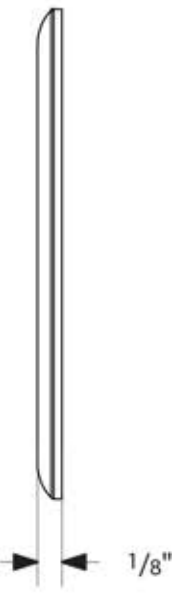

# Emtek 2134

TUBULAR POCKET SQUARE ROSETTE  
PASSAGE, OUTSIDE TRIM

TUBULAR POCKET SQUARE ROSETTE  
PASSAGE, INSIDE TRIM

TUBULAR POCKET  
STRIKE PLATE - PASSAGE