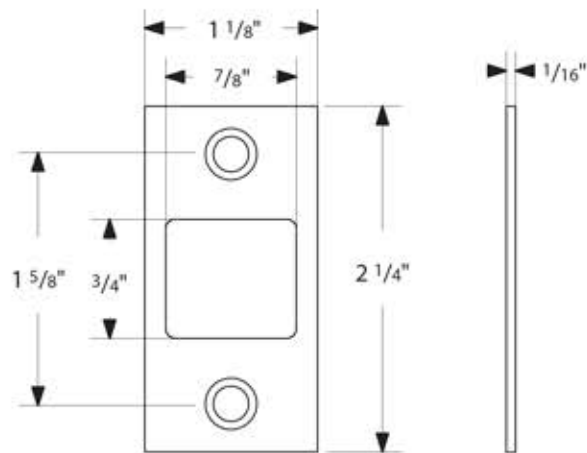

# Emtek 2145

TUBULAR POCKET  
STRIKE PLATE - PRIVACY