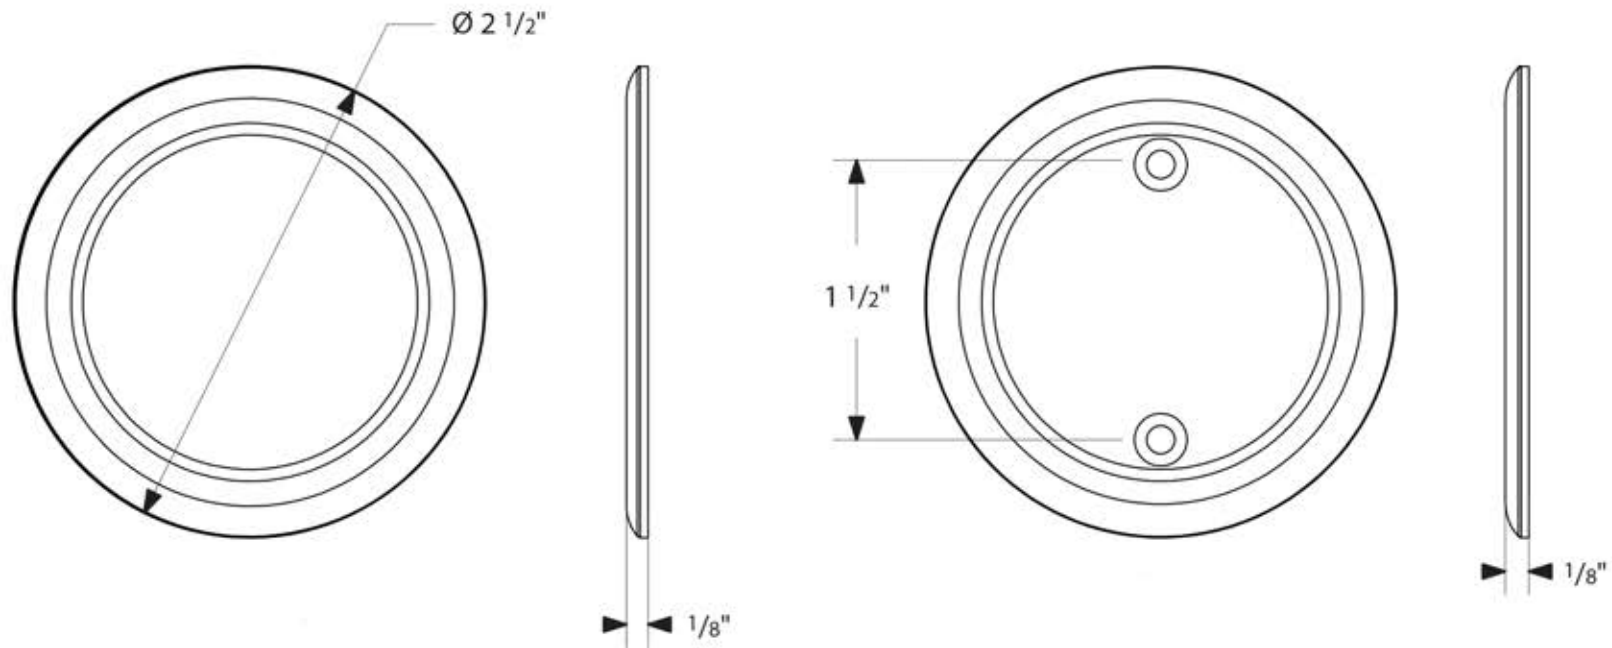

# Emtek 2145

TUBULAR POCKET  
STRIKE PLATE - PRIVACY