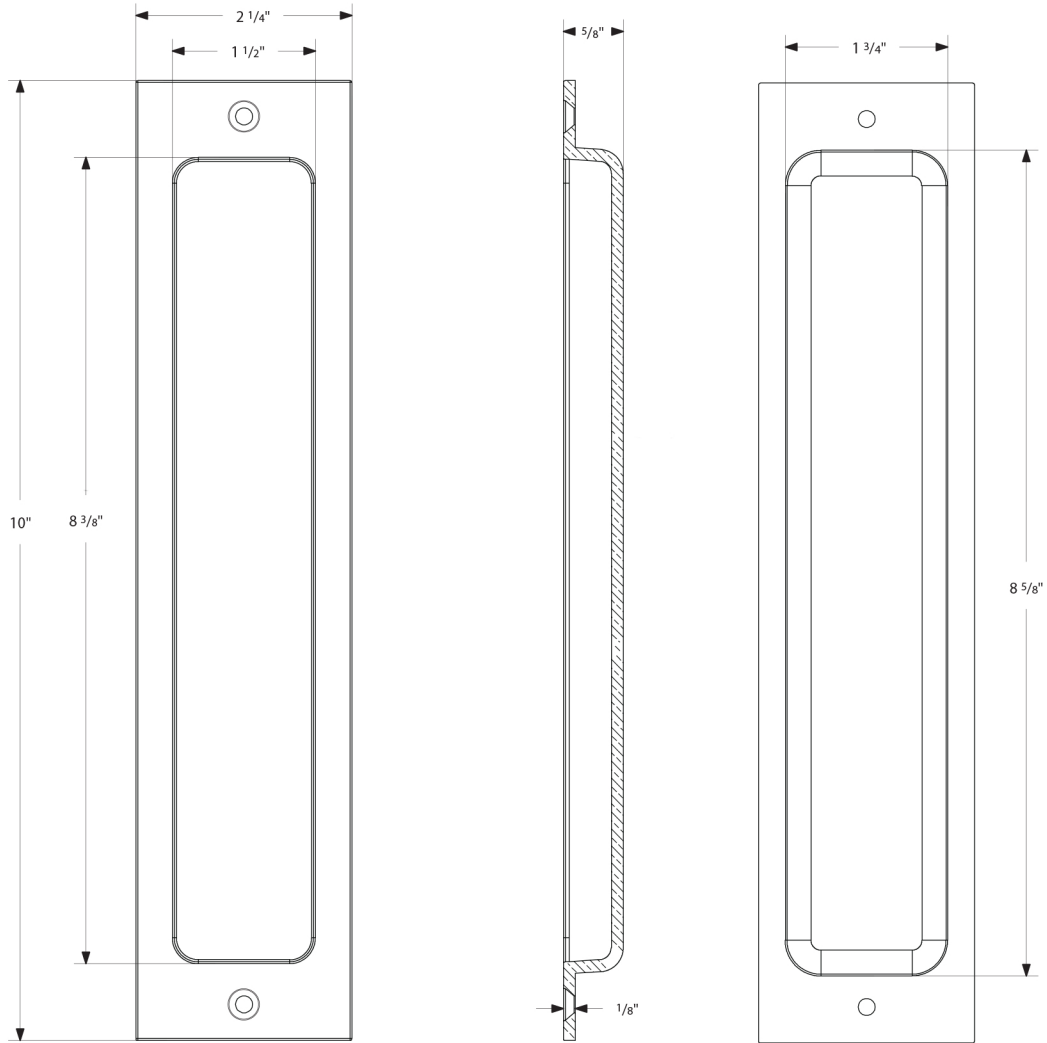

Emtek 220410 10" Rustic Modern Rectangular Flush Pull

Top View