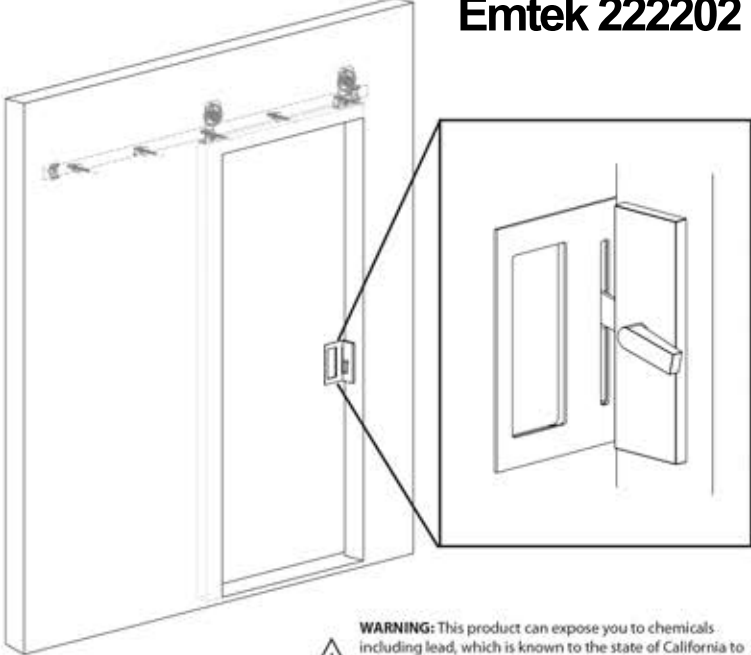

Emtek 222202 Installation Guide

WARNING: This product can expose you to chemicals including lead, which is known to the state of California to cause cancer and birth defects or other reproductive harm. For more information go to www.P65Warnings.ca.gov.

1. Door Prep

Use door template to prep the door

2. Install Flush Pull with Integrated Strike

3. Install Mounting Base

4. Install Lock Body

OPTIONAL FOR EGRESS