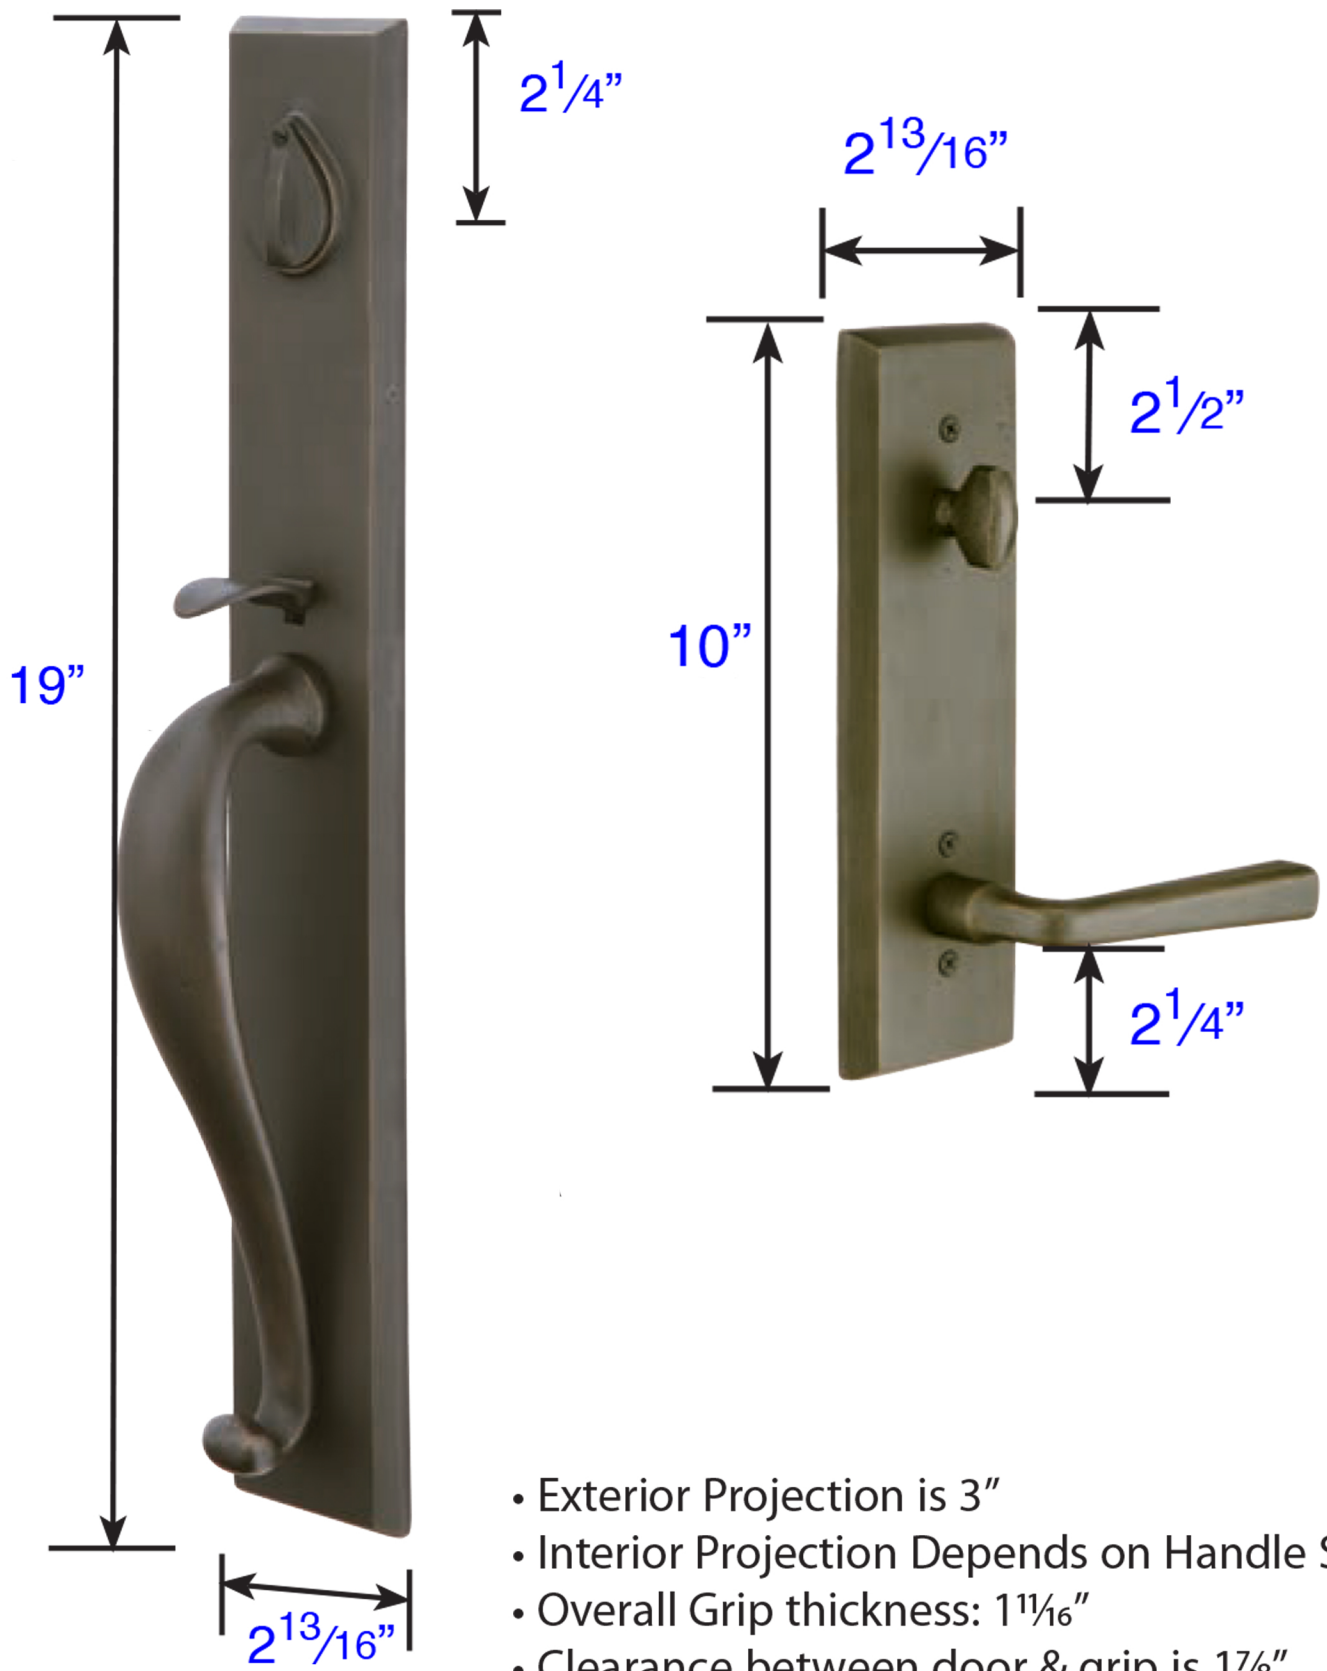

## Emtek Rectangular Full Length Handleset

- Exterior Projection is 3"
- Interior Projection Depends on Handle Style
- Overall Grip thickness:  $1\frac{11}{16}"$
- Clearance between door & grip is  $1\frac{7}{8}"$
- Plates thickness:  $\frac{1}{2}"$